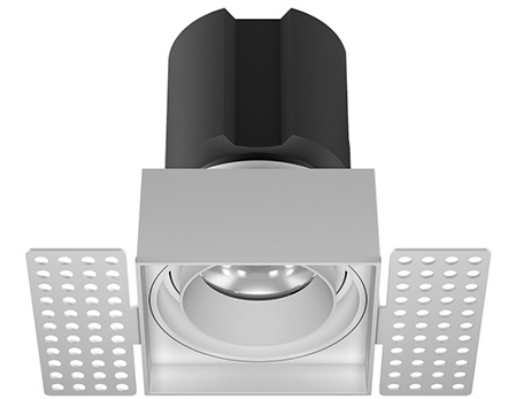

Trimless

Adjustable

Big Family

FL1018

Wattage	Size	Cutout	Beam angle	CCT	Lumen
7W	Φ61.6*85mm	Φ55mm	10° 15° 24° 38° 60°	2700K	80LM/W
15W	Φ84*100mm	Φ75mm		3000K	
30W	Φ110*128mm	Φ95mm		4000K	
7W	Φ61.6*85mm	Φ57mm		5000K	
15W	Φ84*100mm	Φ77mm		6500K	
30W	Φ110*128mm	Φ97mm		2700-6000K	