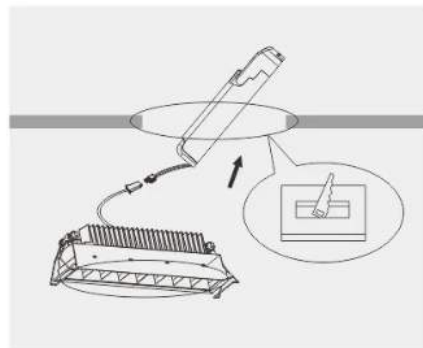

Widely Using for Bathroom, Supermarket, factory, warehouse school, hospital etc.

- CRI > 90
- UGR < 16
- No flickering
- white
- black
- Triac Dimming
- 1-10V Dimming
- DALI Dimming
- Wireless dimming and CCT control

FL3004

Wattage	Size	Cutout	Beam angle	CCT	Lumen
7W	95*45*49.5 mm	87*37 mm	15°	2700K 3000K 4000K 5000K 6500K	50LM/W
13W	174*45*49.5 mm	165*37 mm		2700-6000K	
24W	333*45*49.5 mm	325*37 mm			

1. Cutout