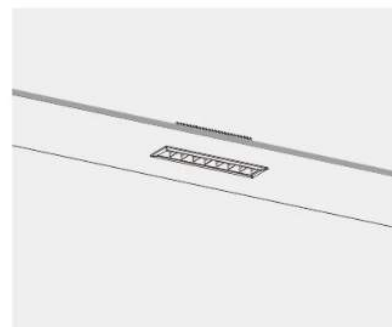

FL3004

Wattage	Size	Cutout	Beam angle	CCT	Lumen
7W	95*45*49.5 mm	87*37 mm	15°	2700K 3000K 4000K 5000K 6500K	50LM/W
13W	174*45*49.5 mm	165*37 mm		2700-6000K	
24W	333*45*49.5 mm	325*37 mm			

1. Cutout

2. Fold up the spring clips and gently insert one side into the cut out hole.