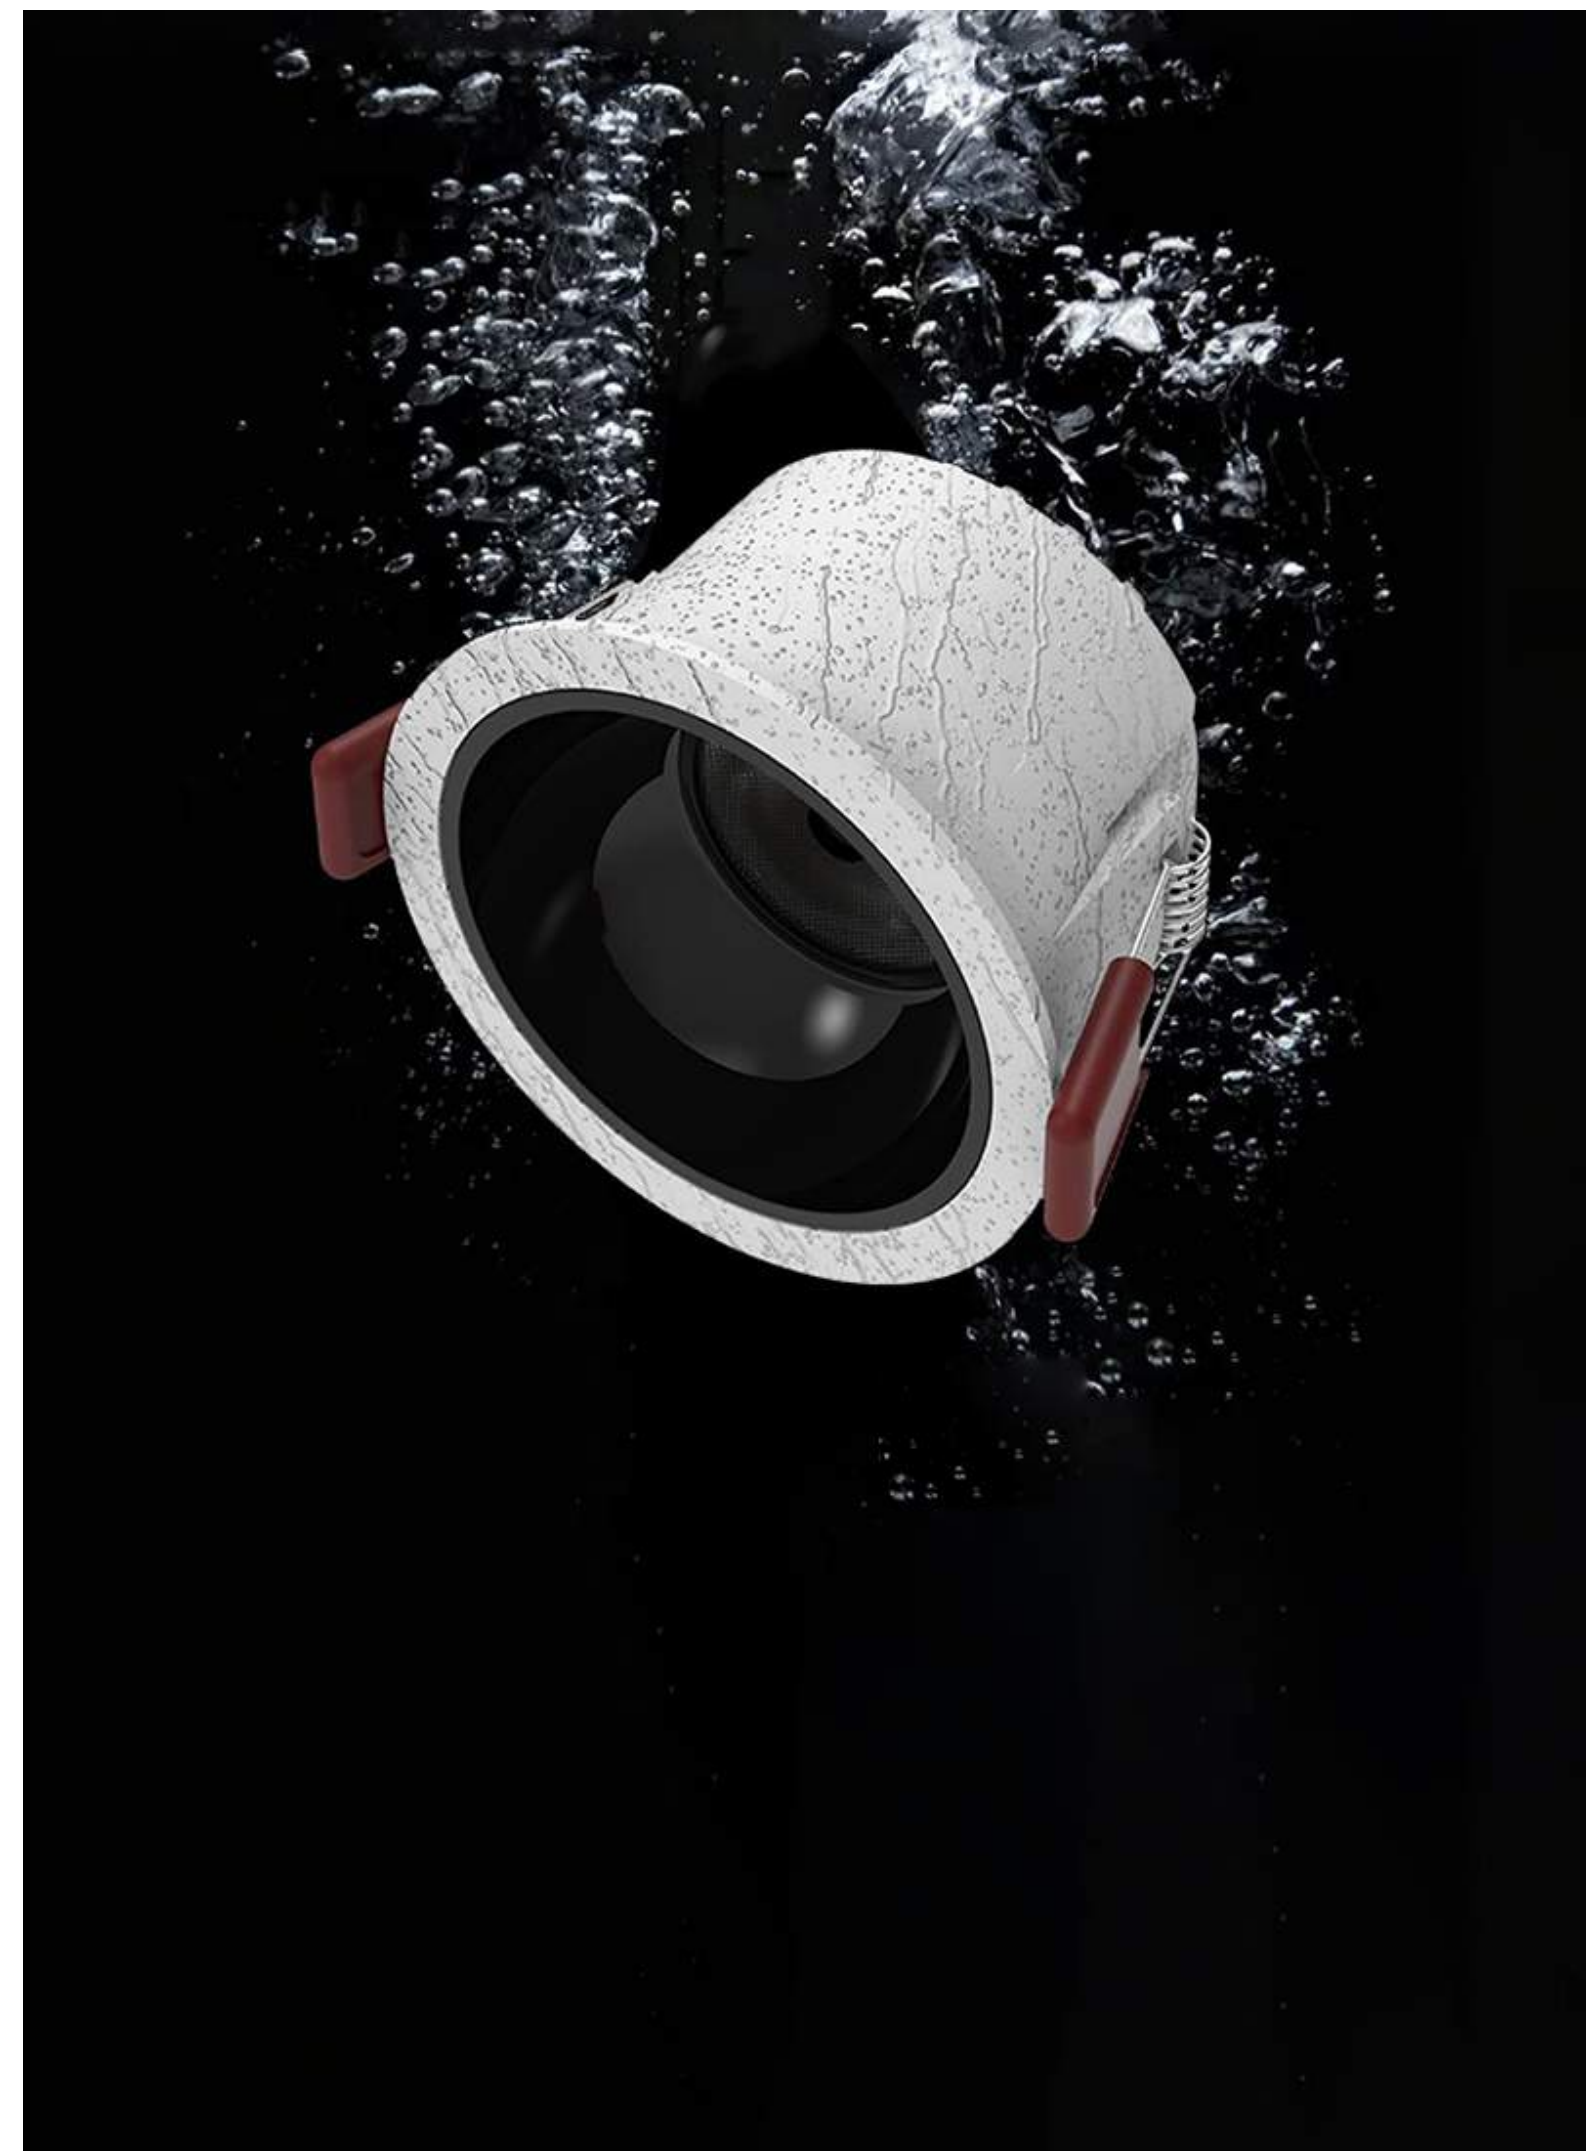

Color:

FL1026

Wattage	Size	Cutout	Beam angle	CCT	Lumen
10W	Φ85*H55mm	Φ75mm	20°	2700K 3000K 4000K	80LM/W
18W	Φ105*H63mm	Φ95mm	40°	5000K 6500K	
25W	Φ130*H77mm	Φ120mm		2700-6000K