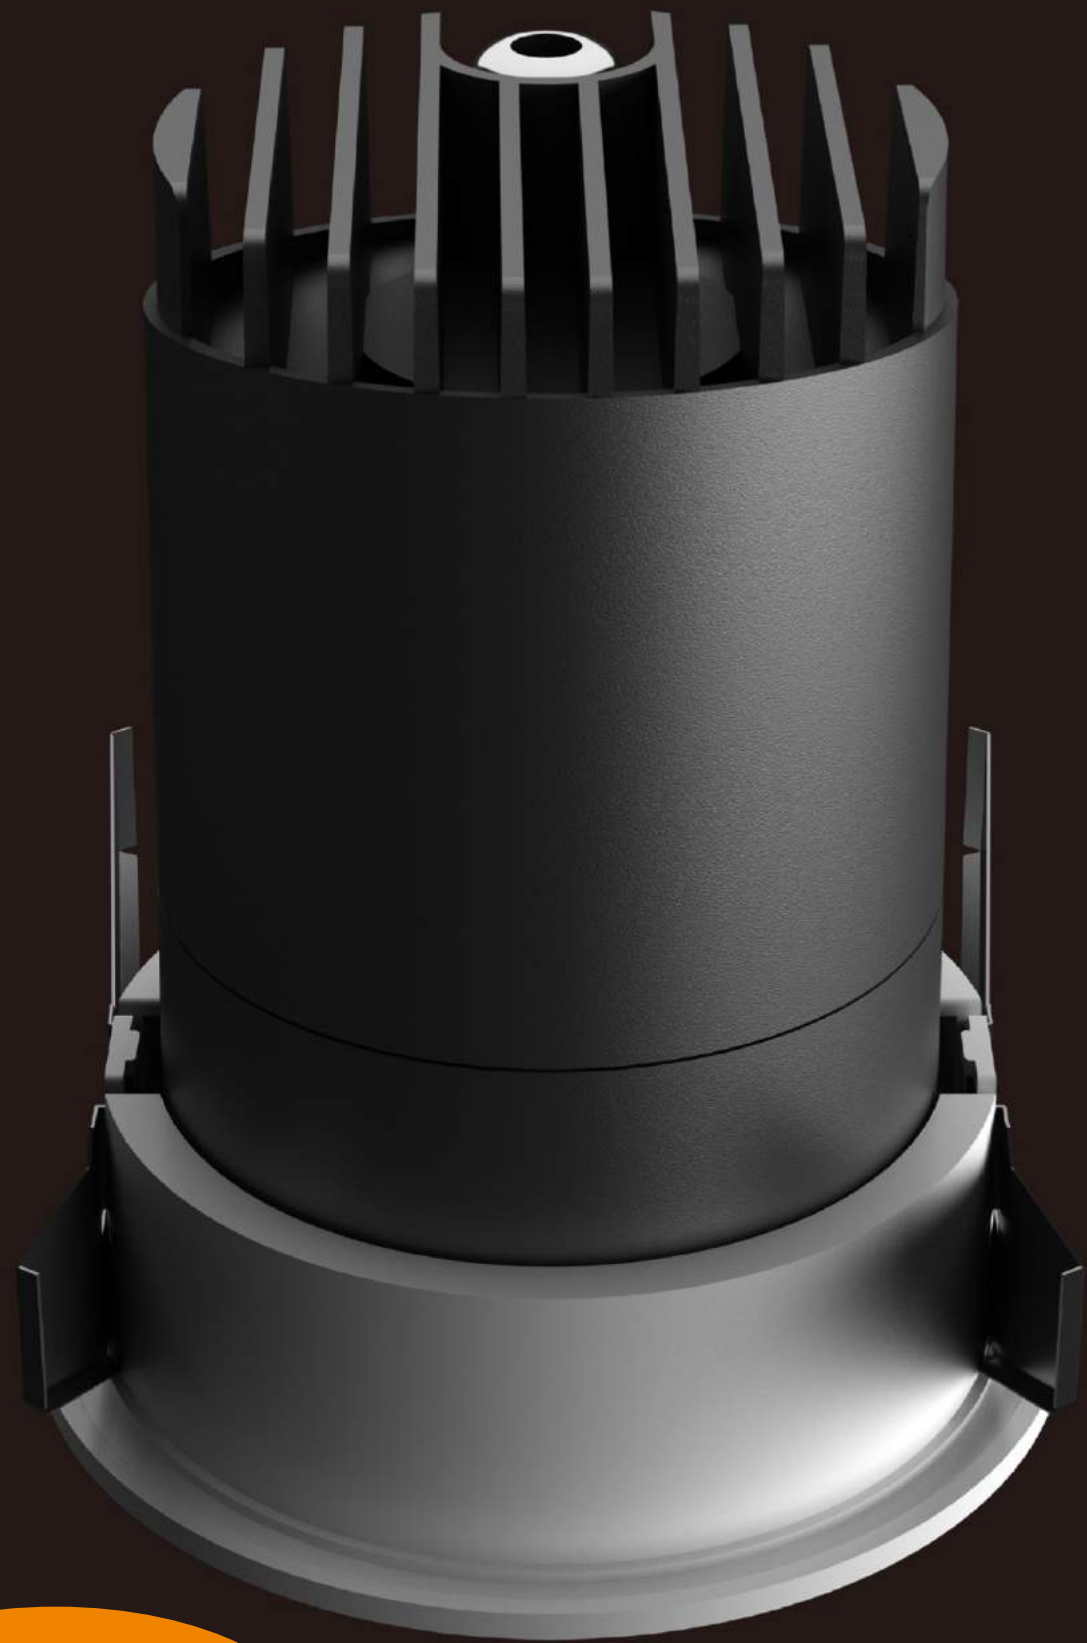

Comfortable

Big Family