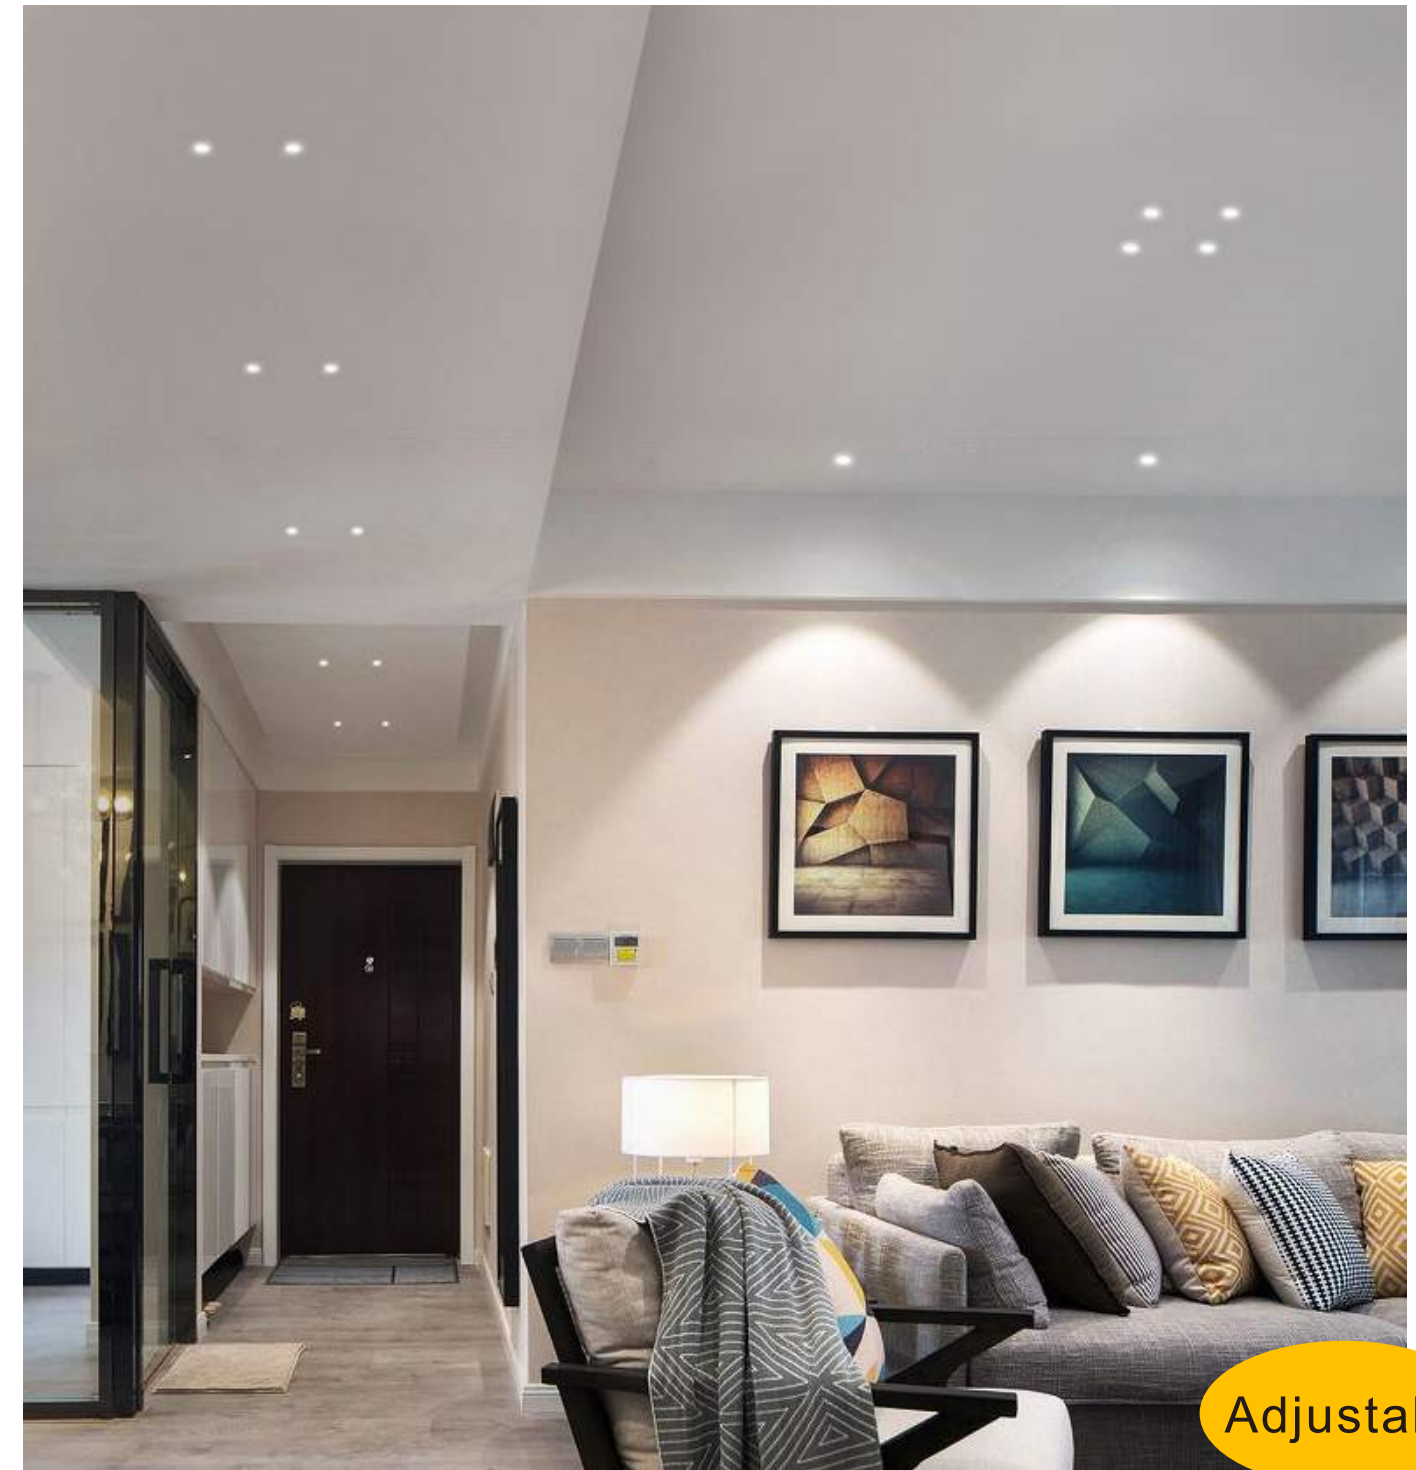

Adjustable

Adjustable

FL1041

- CRI > 90
- UGR < 16
- No flickering
- white
- black
- Triac Dimming
- 1-10V Dimming
- DALI Dimming
- Wireless dimming and CCT control

Wattage	Size	Cutout	Beam angle	CCT	Lumen
3W	Φ50×H28mm	Φ45mm	15°	2700K	45LM/W
			24°	3000K	
			40°	4000K	
				5000K	
				6500K	
				2700-6000K