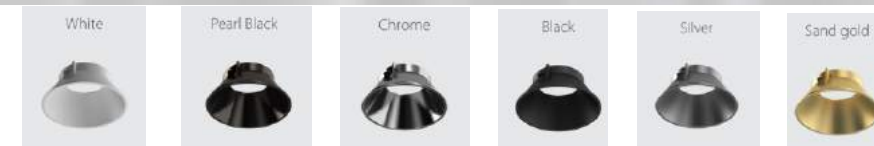

Color:

FL1049

Wattage	Size	Cutout	Beam angle	CCT	Lumen
7W	Ø52xH55mm	Ø45mm			
10W	Ø65xH61mm	Ø55mm			
12W	Ø75xH70mm	Ø65mm	18°24°38°	2700K	80LM/W
18W	Ø85xH80mm	Ø75mm		3000K	
25W	Ø106xH100mm	Ø95mm		3500K	
40W	Ø135xH124mm	Ø120mm	4000K