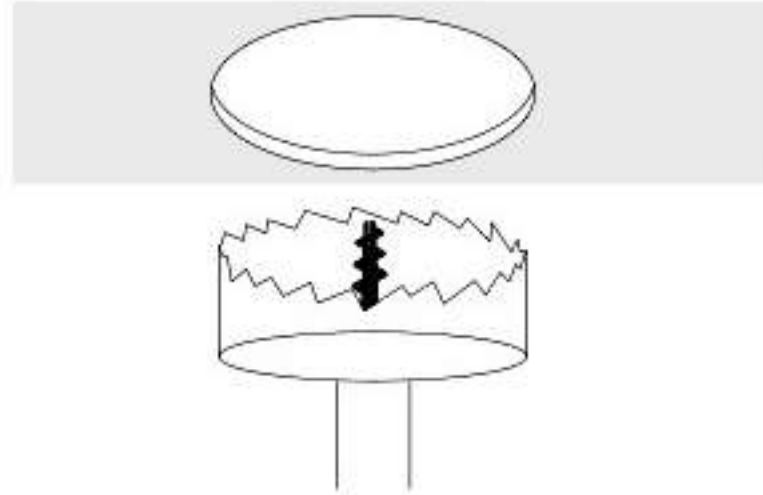

CREE

Our Test Room

Our Aging Testing

Our projects

Our Delivery

LED Recessed Downlight Series

Installation Manual

1. According to the opening size on the product label, use a hole saw to cut the ceiling

2. Connect the reserved wire to the lamp wire as shown in the picture

3. Push the spring buckle upwards and directly insert the light into the ceiling hole

4. Installation is complete.

15°

24°

8°

36°

IP65