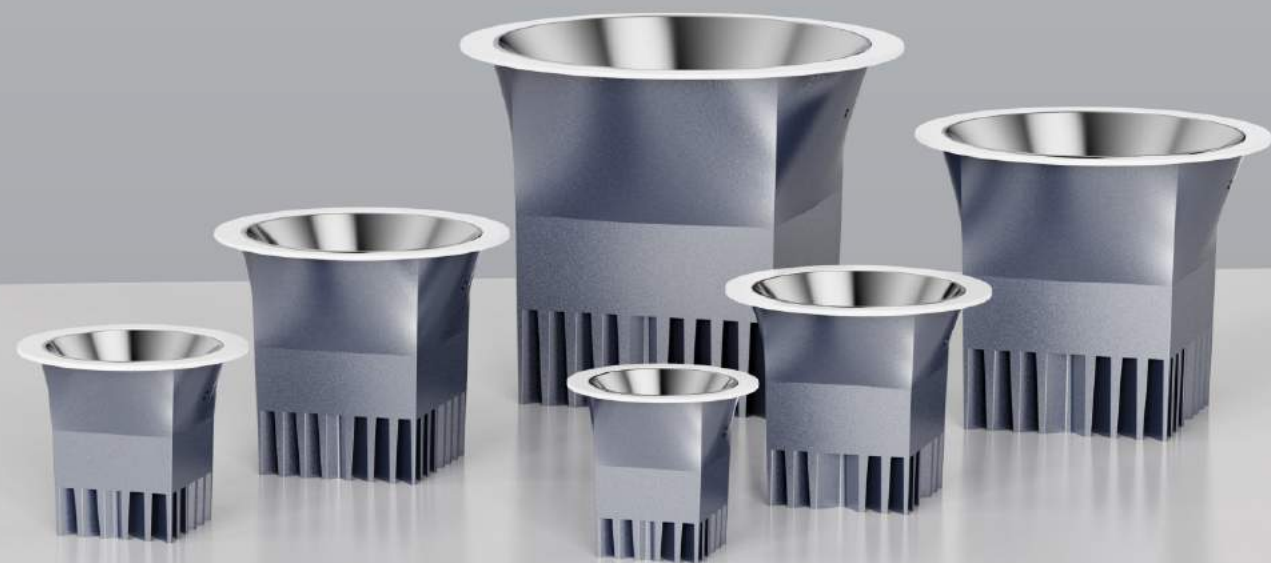

No stray light, round spot

No secondary light spot, pure and clear
Uniform light spot transition, more soft and comfortable

Light spot effect

New Arrival

Color:

FL1049

Wattage	Size	Cutout	Beam angle	CCT	Lumen
7W	Ø52xH55mm	Ø45mm	15°24°38°	2700K	80LM/W
10W	Ø65xH61mm	Ø55mm	15°24°38°50°	3000K	
12W	Ø75xH70mm	Ø65mm	15°24°38°50°	3500K	
18W	Ø85xH80mm	Ø75mm	15°24°38°50°	4000K	
25W	Ø106xH100mm	Ø95mm	15°24°38°50°	5000K	
40W	Ø135xH124mm	Ø120mm	15°24°38°50°		