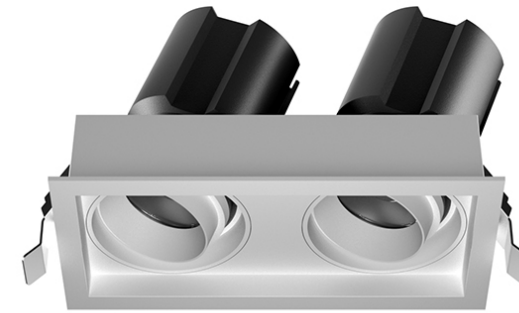

Trimless

Adjustable

Big Family

FL1018

Wattage	Size	Cutout	Beam angle	CCT	Lumen
2*7W	Φ139.5*78.5*85mm	Φ126*65mm	10° 15° 24° 38° 60°	2700K	80LM/W
2*15W	Φ193.8*104.3*112mm	Φ177.5*88mm		3000K	
2*30W	238.5*124.5*139mm	Φ223*109mm		4000K	
2*7W	Φ128.5*67.5*H85mm	Φ128.5mm*67.5mm		5000K	
2*15W	Φ180mm*90.5*H112mm	Φ180mm*90.5mm		6500K	
2*30W	Φ225*111*H139mm	Φ225*111mm		2700-6000K	