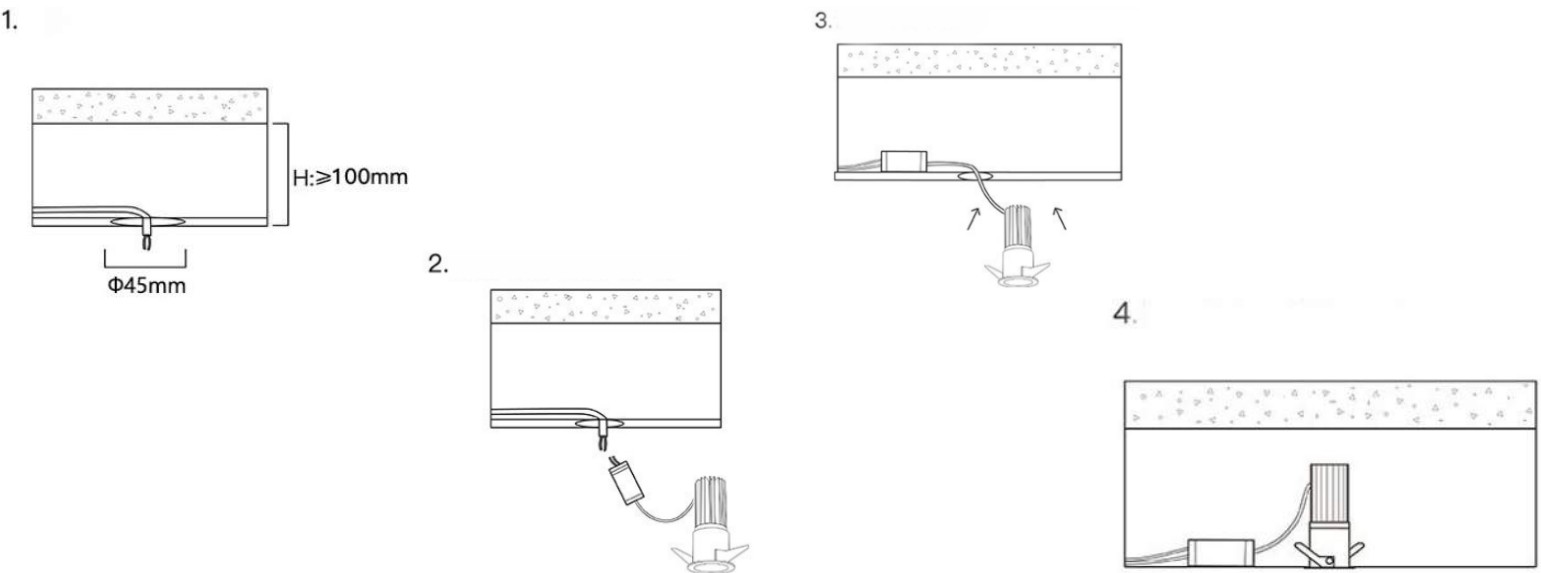

Trimless

Adjustable

FL1037-2

- CRI > 90
- UGR < 16
- No flickering
- white
- black
- Triac Dimming
- 1-10V Dimming
- DALI Dimming
- Wireless dimming and CCT control

Wattage	Size	Cutout	Beam angle	CCT	Lumen
8W	Φ53×100mm	Φ45mm	15° 24° 36°	2700K	80LM/W
8W	Φ63×100mm			3000K	
			3500K		
			4000K		
			5000K