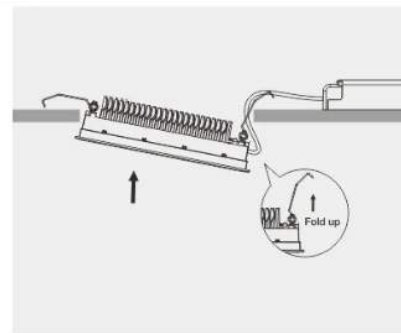

FL3004

Wattage	Size	Cutout	Beam angle	CCT	Lumen
7W	95*45*49.5 mm	87*37 mm	15°	2700K 3000K 4000K 5000K 6500K	50LM/W
13W	174*45*49.5 mm	165*37 mm		2700-6000K	
24W	333*45*49.5 mm	325*37 mm			

1. Cutout

2. Fold up the spring clips and gently insert one side into the cut out hole.