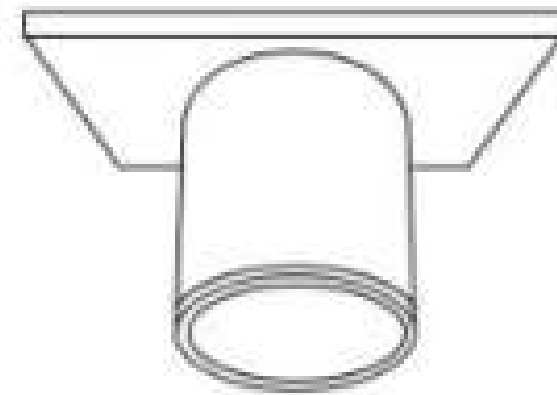

M-DBS-H4

Corner Connection	
尺寸 Size:	342*16.5*18.5mm
材质 Material:	Aluminum

LED Surface Downlight Series

Installation

1 Fix the fitting with screws

2 Connect the 220V

3 Fix the light body

4 Finished