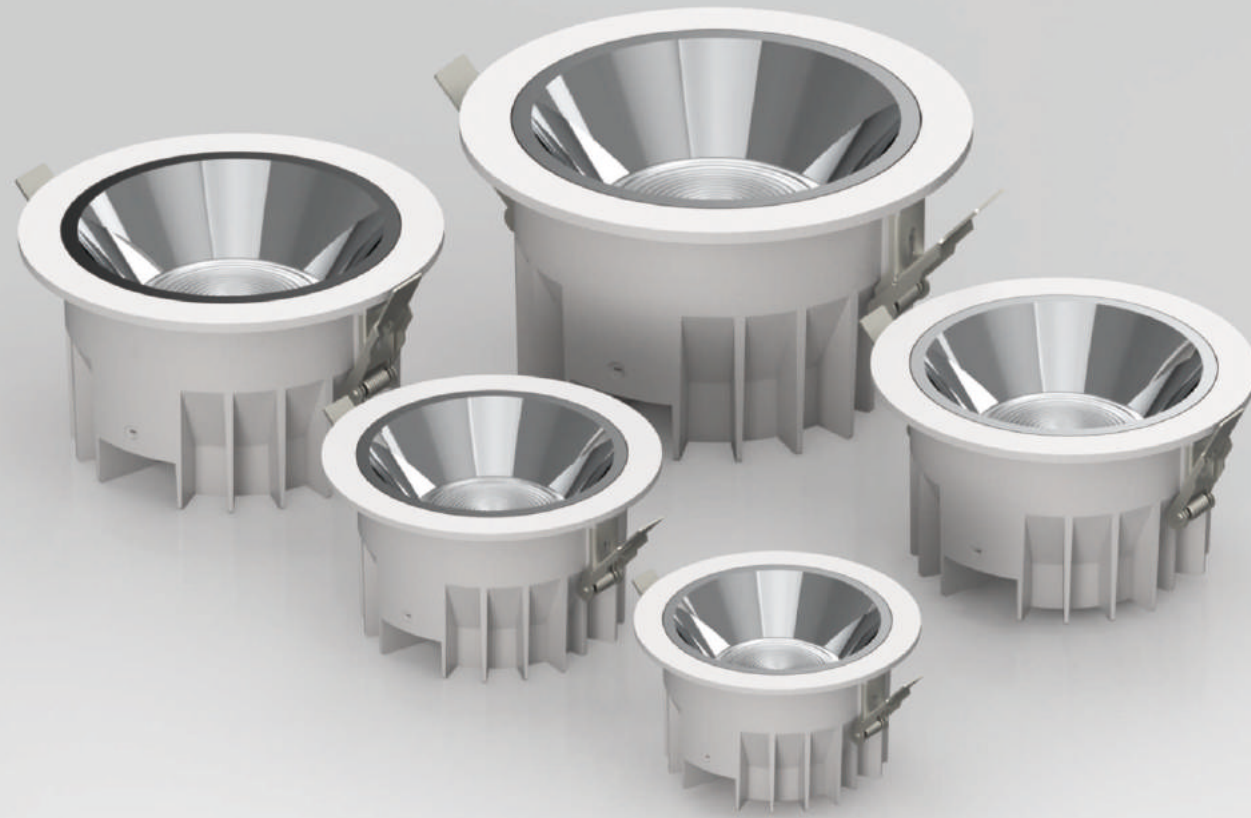

FL 2010

Wattage	Size	Cutout	Beam angle	CCT	Lumen
9W	Φ115*H65MM	Φ100MM	60°		
18W	Φ140*H80MM	Φ125MM	60°	2700K	
25W	Φ160*H85MM	Φ145MM	60°	3000K	80LM/W
35W	Φ198*H98MM	Φ180MM	60°	3500K	
45W	Φ230*H102MM	Φ180MM	60°	4000K