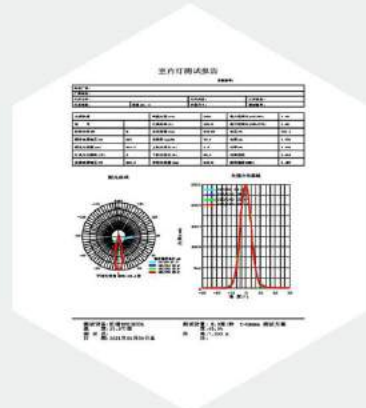

Equipment display

IES DARKROOM

THERMAL TEST

IES Photoelectric parameters

Company Profile

FROMLUX Co., Ltd is specialized in the development, production and marketing of commercial indoor lighting. We have been serviced projects from Southeast Asia, Dubai, New Zealand, Italy, France, Norway, Austria, South America and etc. The products we manufacture include LED Recessed Spotlight, Downlight, Mini spotlight, Wall washer light, LED Grille Light, Trimless Downlight, Surface downlight, led track light and etc. The products are designed to save energy and promote environmental protection. As a professional manufacturer, our R&D team have strong ability in handle highly customized designs and all kinds of OEM projects. We offer customer integrated service, including pre-sales service, after-sales service, technical support and transportation service. We put the quality as priority, the success relies on the details, we hope to set up a long-term partnership with you through our high quality products.

Company Culture

Honesty Culture: Honesty is the foundation of all, being the first rule of every action

Customer Culture: Nothing is important, but you!

Innovation Culture: Lighting the world through innovation!

Service Culture: Always here for you!

Responsibility Culture: Keep the world green, reduce power plant emissions, go LED today!