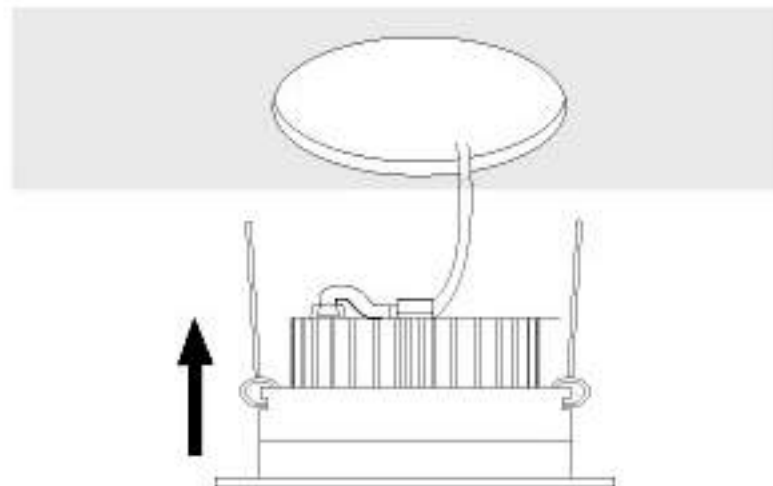

CREE

Our Test Room

Our Aging Testing

Our projects

Our Delivery

LED Recessed Downlight Series

Installation Manual

1. According to the opening size on the product label, use a hole saw to cut the ceiling

2. Connect the reserved wire to the lamp wire as shown in the picture

3. Push the spring buckle upwards and directly insert the light into the ceiling hole

4. Installation is complete.

15°

24°

8°

36°

IP65