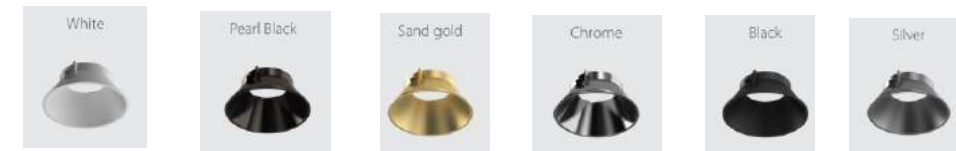

No stray light, round spot

No secondary light spot, pure and clear
Uniform light spot transition, more soft and comfortable

Light spot effect

New Arrival

Color:

FL1049

Wattage	Size	Cutout	Beam angle	CCT	Lumen
7W	Ø52xH55mm	Ø45mm	15°24°38°	2700K	80LM/W
10W	Ø65xH61mm	Ø55mm	15°24°38°50°	3000K	
12W	Ø75xH70mm	Ø65mm	15°24°38°50°	3500K	
18W	Ø85xH80mm	Ø75mm	15°24°38°50°	4000K	
25W	Ø106xH100mm	Ø95mm	15°24°38°50°	5000K	
40W	Ø135xH124mm	Ø120mm	15°24°38°50°		