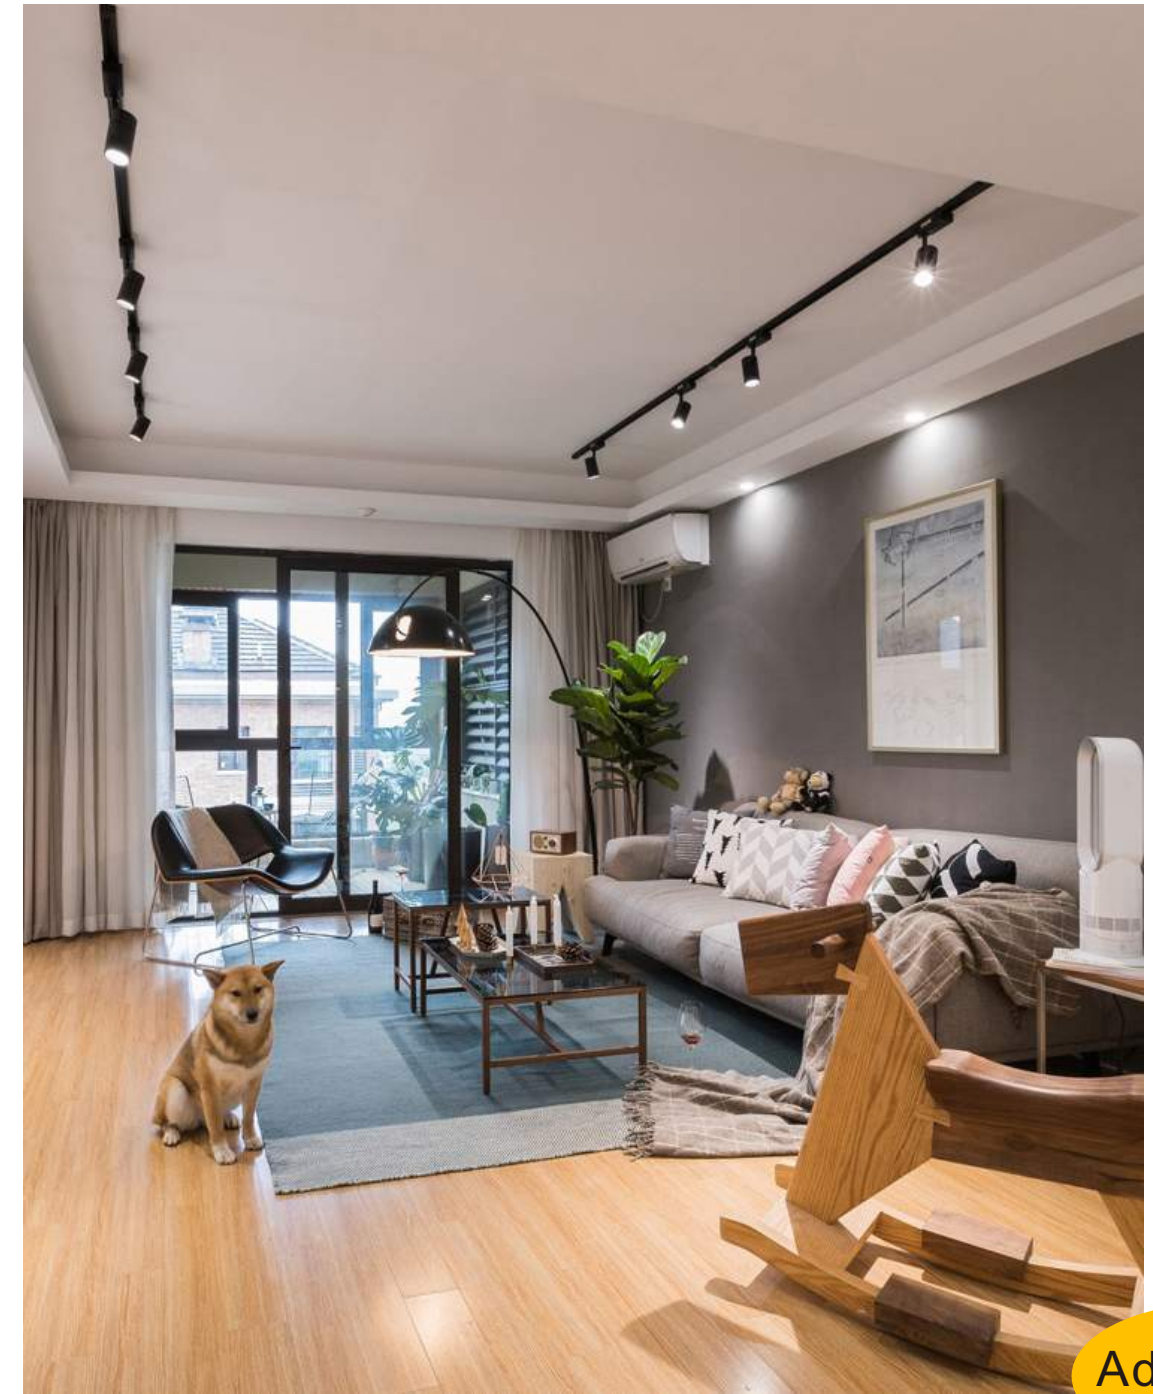

Adjustable

FL 6003

- CRI > 90
- UGR < 16
- No flickering
- white
- black
- Triac Dimming
- 1-10V Dimming
- DALI Dimming
- Wireless dimming and CCT control

Wattage	Size	Cutout	Beam angle	CCT	Lumen
10W	50*100mm	two wires	15° 24° 36°	2700K	80LM/W
20W	60*135mm			3000K	
30W	80*150mm			3500K	
40W	90*178mm			4000K