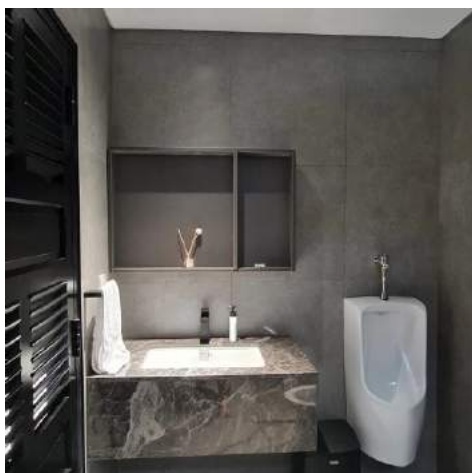

CREE

Our Test Room

Our Aging Testing

Our projects

Our Delivery

LED Recessed Downlight Series

Installation Manual

1. According to the opening size on the product label, use a hole saw to cut the ceiling