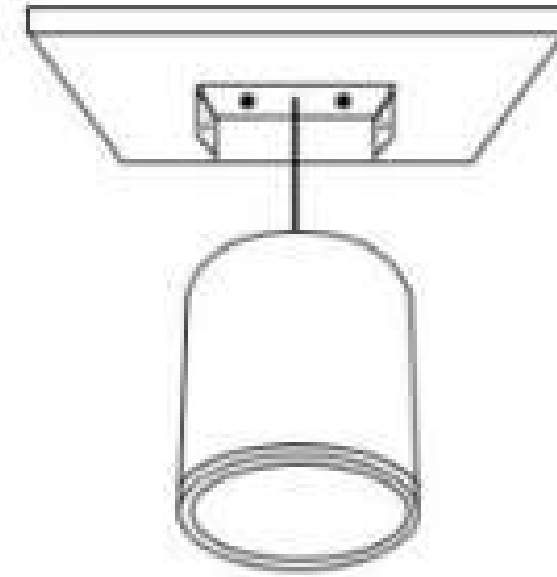

M-DBS-H4

Corner Connection	
尺寸 Size:	342*16.5*18.5mm
材质 Material:	Aluminum

LED Surface Downlight Series

Installation

1 Fix the fitting with screws

2 Connect the 220V

3 Fix the light body

4 Finished