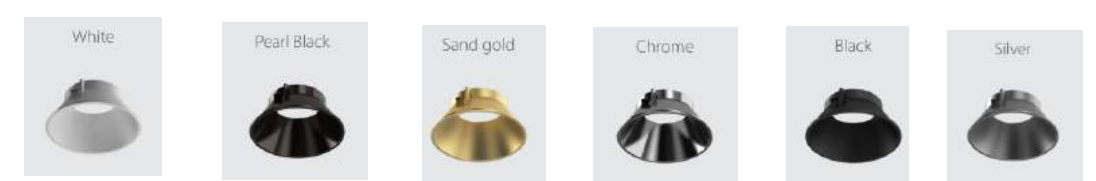

Color:

White

Black

LED Recessed Downlight

Color:

FL1013

Wattage	Size	Cutout	Beam angle	CCT	Lumen
7W	62*75mm	Φ55mm			
12W	85*89mm	Φ 75mm	15° 24°	2700K 3000K	
20W	104*115mm	Φ95mm	36° 55°	4000K 5000K 6500K	80LM/W
30W	140*149mm	Φ120mm		2700-6000K	
50W	168*179mm	Φ145mm			