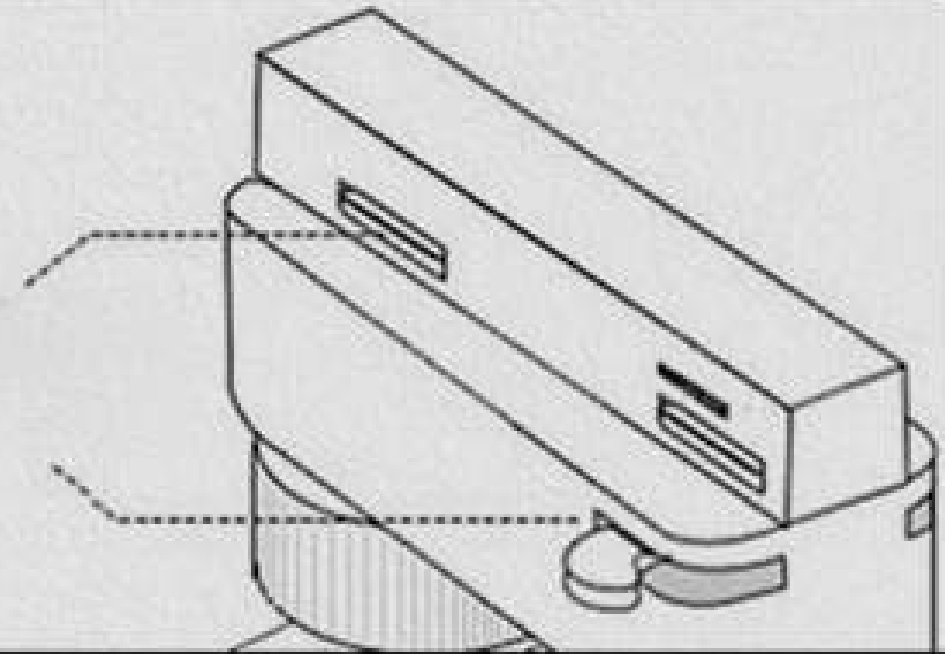

Installation

1.

2.

3.

4.

A

Use screw to fix the track rail

B

track box fix the track rail