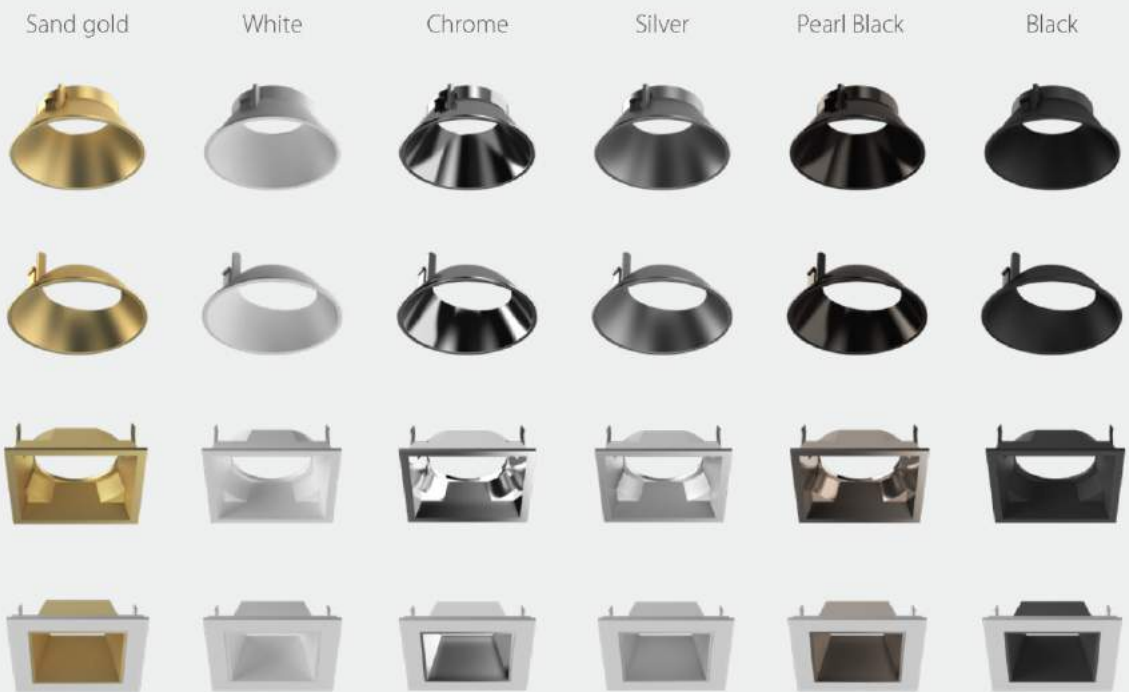

Circular / Square / brimless

Big Family

Excellent design

Big Family

Comfortable

Big Family

Fixed

Adjustable

Trimless

Square

Double

Fixed / Adjustable / Trimless

Big Family

Beauty, more than one

Big Family

Color: