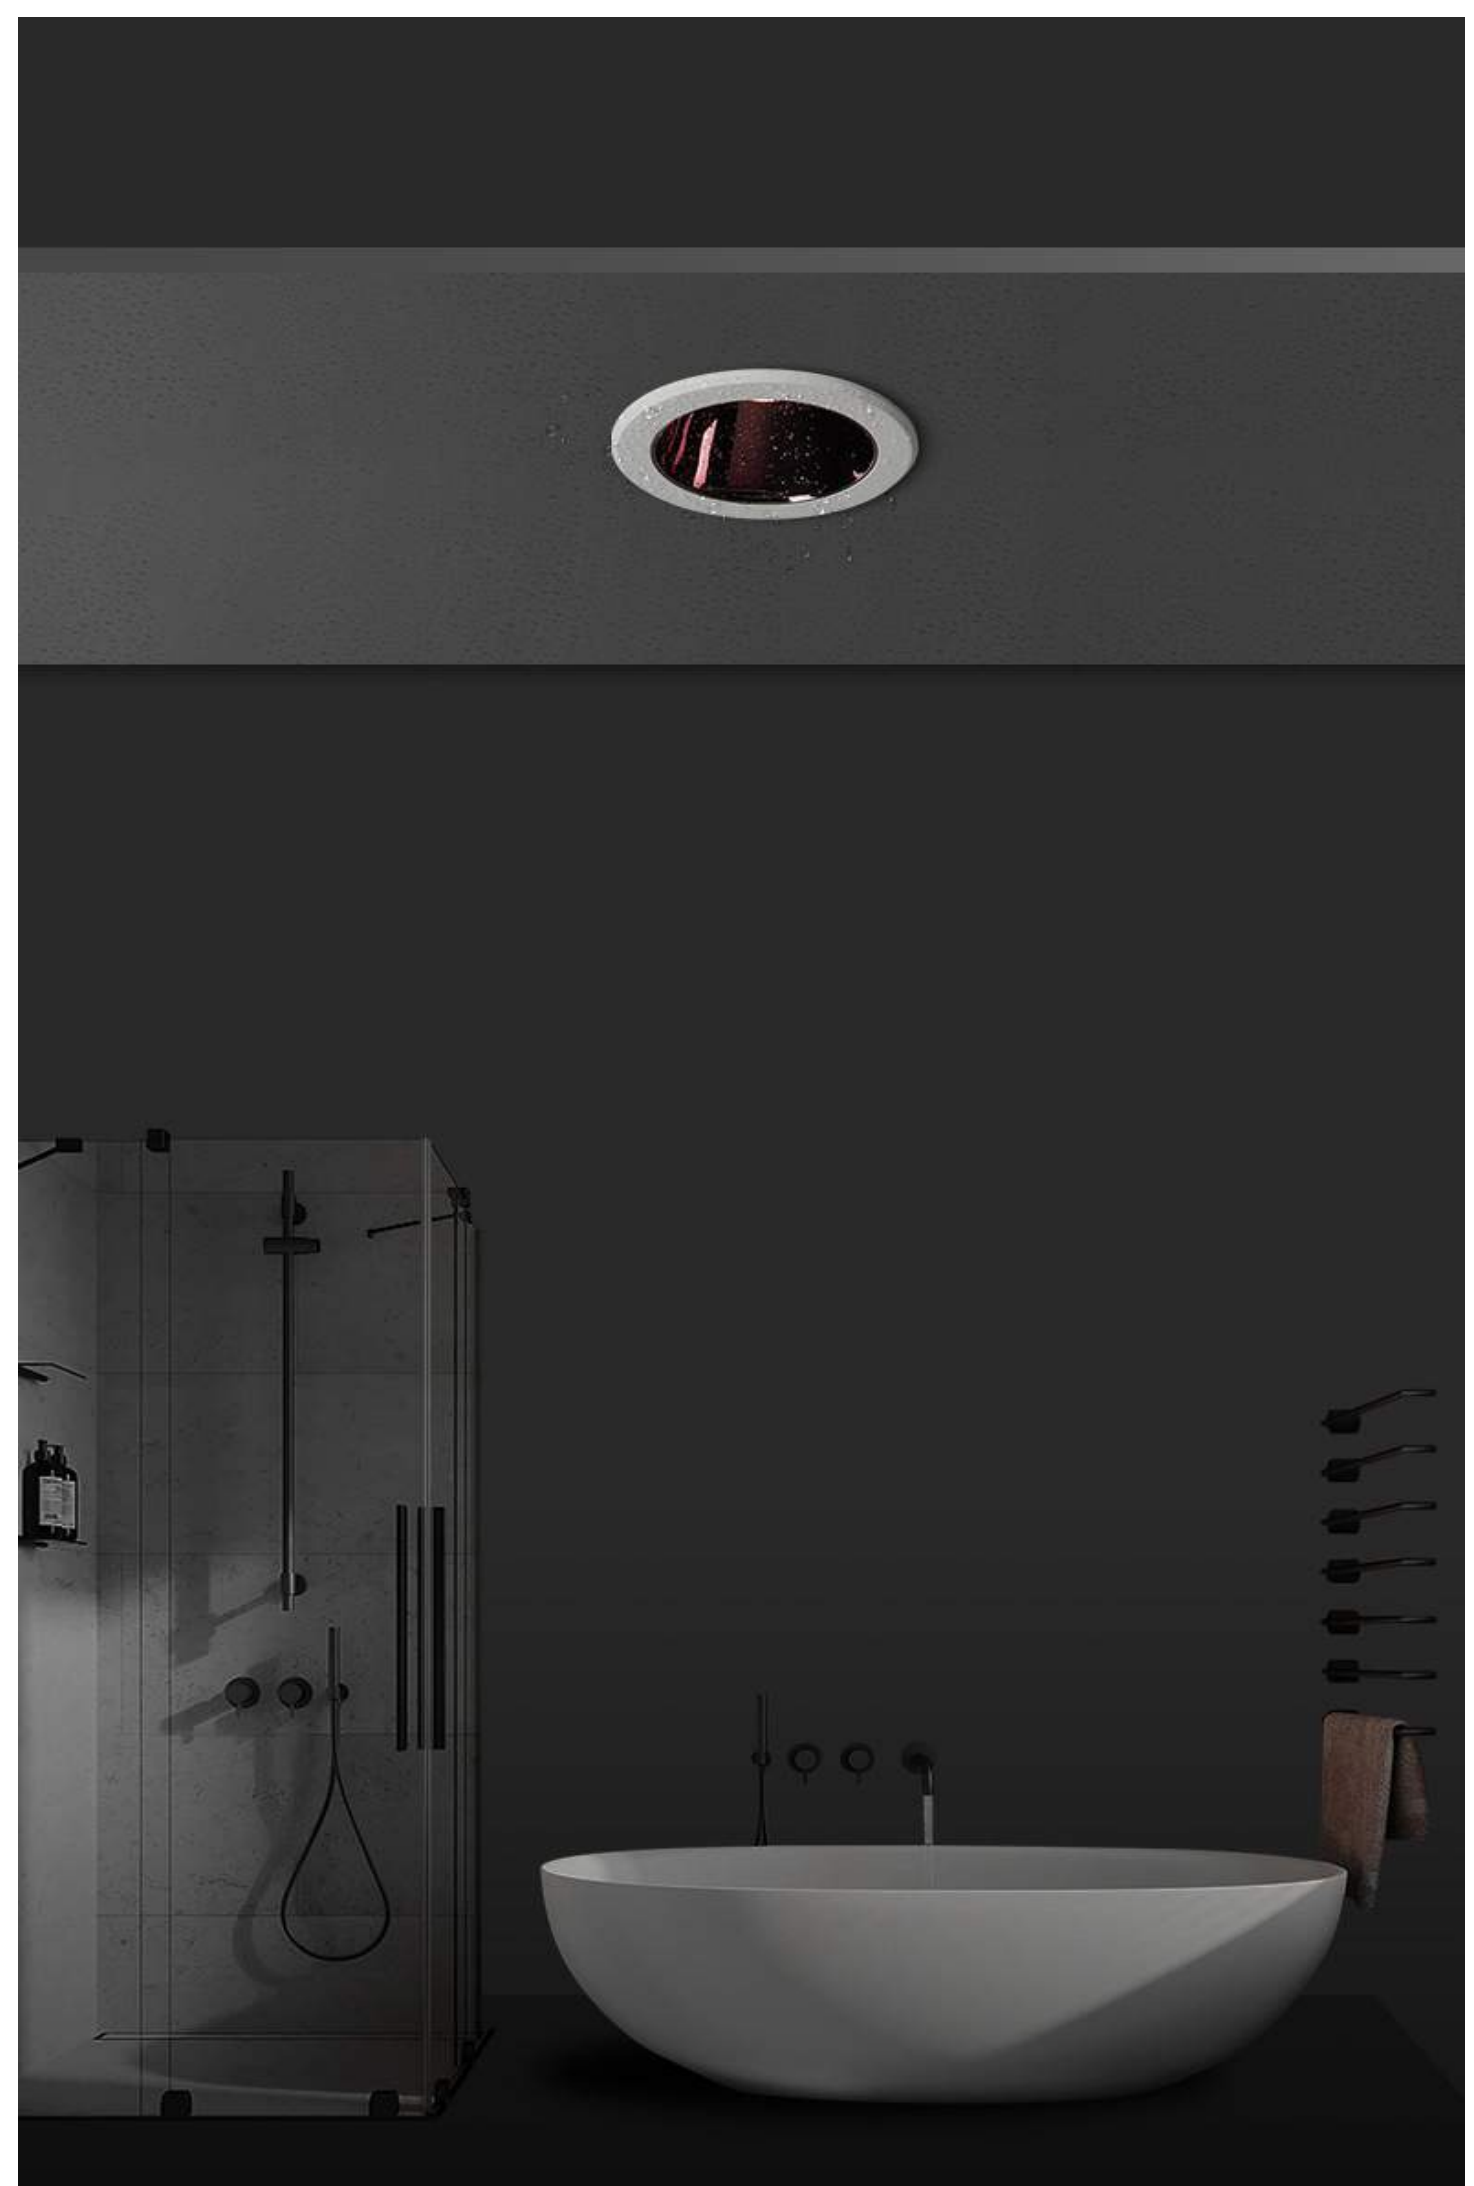

LED Recessed Downlight

Color:

FL1028

Wattage	Size	Cutout	Beam angle	CCT	Lumen
12W	Φ84*65mm	Φ75mm	15°	2700K	80LM/W
			24°	3000K	
			45°	4000K	
18W	Φ104*70mm	Φ95mm	45°	5000K	80LM/W
				6500K	
				2700-6000K