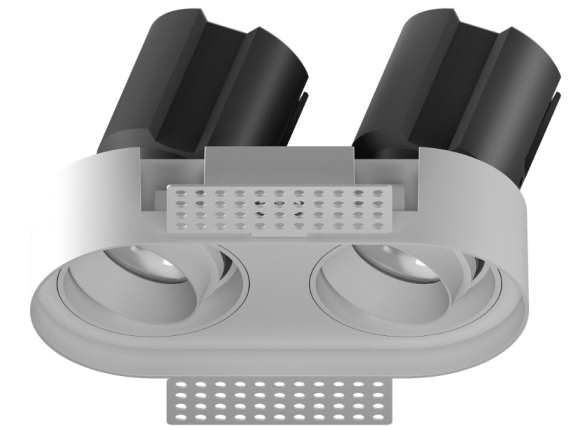

Trimless

Adjustable

Big Family

FL1018

Wattage	Size	Cutout	Beam angle	CCT	Lumen
7W	Φ61.6*85mm	Φ55mm	10° 15° 24° 38° 60°	2700K	80LM/W
15W	Φ84*100mm	Φ75mm		3000K	
30W	Φ110*128mm	Φ95mm		4000K	
7W	Φ61.6*85mm	Φ57mm		5000K	
15W	Φ84*100mm	Φ77mm		6500K	
30W	Φ110*128mm	Φ97mm		2700-6000K	

Trimless **Adjustable**

Big Family

FL1018

- CRI > 90
- UGR < 16
- No flickering
- white
- black
- Triac Dimming
- 1-10V Dimming
- DALI Dimming
- Wireless dimming and CCT control

Wattage	Size	Cutout	Beam angle	CCT	Lumen
7W	Φ61.5*63.5*94mm	Φ55*55mm	10° 15° 24° 38° 60°	2700K	80LM/W
15W	Φ84.5*84.*116mm	Φ75*75mm		3000K	
30W	Φ104.5*104.5*144mm	Φ95*95mm		4000K	
7W	Φ61.5*63.5*94mm	Φ57*57mm		5000K	
15W	Φ84.5*84.*116mm	Φ77*77mm		6500K	
30W	Φ104.5*104.5*144mm	Φ97*97mm		2700-6000K	

Trimless

Adjustable

Big Family

FL1018

Wattage	Size	Cutout	Beam angle	CCT	Lumen
2*7W	Φ139.5*78.5*85mm	Φ126*65mm	10° 15° 24° 38° 60°	2700K	80LM/W
2*15W	Φ193.8*104.3*112mm	Φ177.5*88mm		3000K	
2*30W	238.5*124.5*139mm	Φ223*109mm		4000K	
2*7W	Φ128.5*67.5*H85mm	Φ128.5mm*67.5mm		5000K	
2*15W	Φ180mm*90.5*H112mm	Φ180mm*90.5mm		6500K	
2*30W	Φ225*111*H139mm	Φ225*111mm		2700-6000K	