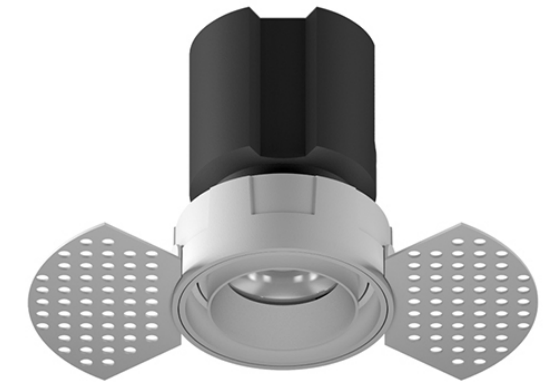

Big Family

Color:

FL1017

Wattage	Size	Cutout	Beam angle	CCT	Lumen
7W	Ø63*H45mm	Ø55mm	15°	2700K	90LM/W
12W	Ø83*H57mm	Ø75mm	24°	3000K	
20W	Ø104*H65mm	Ø95mm	36°	4000K	
			50°	5000K	
			2700-6000K	6500K	

Big Family

Trimless

Adjustable

Big Family

FL1018

Wattage	Size	Cutout	Beam angle	CCT	Lumen
7W	Φ61.6*85mm	Φ55mm	10° 15° 24° 38° 60°	2700K	80LM/W
15W	Φ84*100mm	Φ75mm		3000K	
30W	Φ110*128mm	Φ95mm		4000K	
7W	Φ61.6*85mm	Φ57mm		5000K	
15W	Φ84*100mm	Φ77mm		6500K	
30W	Φ110*128mm	Φ97mm		2700-6000K	