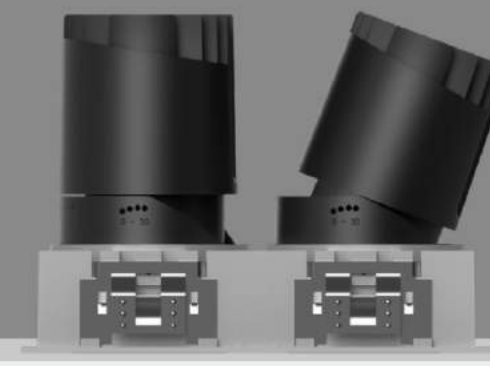

Fixed

Adjustable

Trimless

Square

Double

Fixed / Adjustable / Trimless

Big Family