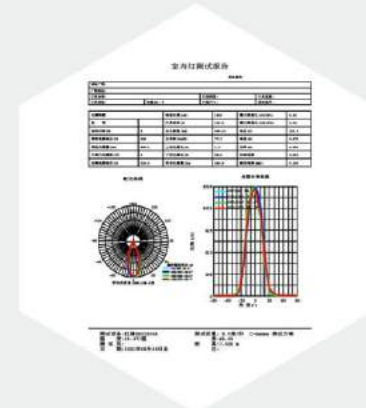

Equipment display

IES DARKROOM

THERMAL TEST

IES Photoelectric parameters

Company Profile

FROMLUX Co., Ltd is specialized in the development, production and marketing of commercial indoor lighting. We have been serviced projects from Southeast Asia, Dubai, New Zealand, Italy, France, Norway, Austria, South America and etc. The products we manufacture include LED Recessed Spotlight, Downlight, Mini spotlight, Wall washer light, LED Grille Light, Trimless Downlight, Surface downlight, led track light and etc. The products are designed to save energy and promote environmental protection. As a professional manufacturer, our R&D team have strong ability in handle highly customized designs and all kinds of OEM projects. We offer customer integrated service, including pre-sales service, after-sales service, technical support and transportation service. We put the quality as priority, the success relies on the details, we hope to set up a long-term partnership with you through our high quality products.

Company Culture

Honesty Culture: Honesty is the foundation of all, being the first rule of every action

Customer Culture: Nothing is important, but you!

Innovation Culture: Lighting the world through innovation!

Service Culture: Always here for you!

Responsibility Culture: Keep the world green, reduce power plant emissions, go LED today!