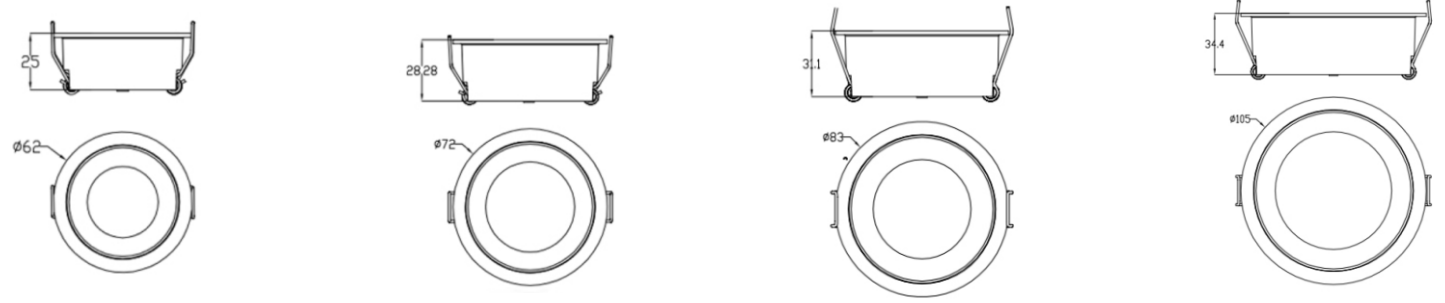

PRODUCT ANALYSIS

FL1051

Wattage	Size	Cutout	Beam angle	CCT	Lumen
5W	Φ62*25mm	Φ55mm	18° 24° 36° 60°	2700K	90LM/W
9W	Φ72*28mm	Φ65mm		3000K	
12W	Φ83*31mm	Φ75mm		3500K	
15W	Φ105*34.5mm	Φ95mm		4000K	

Big Family