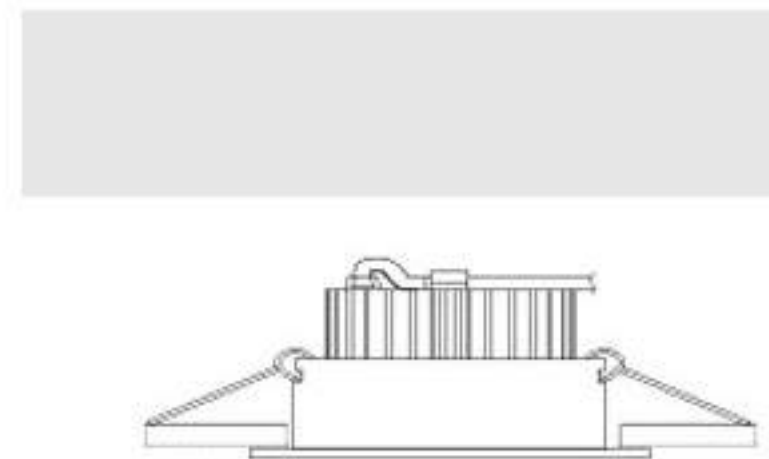

4. Installation is complete.