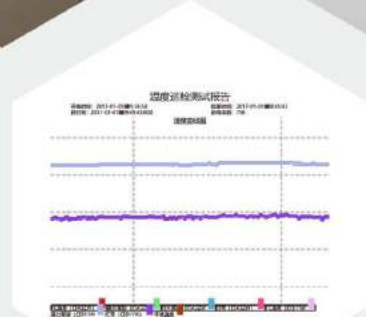

Equipment display

IES DARKROOM

THERMAL TEST

INTEGRATING SPHERE

Company Profile

FROMLUX Co., Ltd is specialized in the development, production and marketing of commercial indoor lighting. We have been serviced projects from Southeast Asia, Dubai, New Zealand, Italy, France, Norway, Austria, South America and etc. The products we manufacture include LED Recessed Spotlight, Downlight, Mini spotlight, Wall washer light, LED Grille Light, Trimless Downlight, Surface downlight, led track light and etc. The products are designed to save energy and promote environmental protection. As a professional manufacturer, our R&D team have strong ability in handle highly customized designs and all kinds of OEM projects. We offer customer integrated service, including pre-sales service, after-sales service, technical support and transportation service. We put the quality as priority, the success relies on the details, we hope to set up a long-term partnership with you through our high quality products.

Company Culture

Honesty Culture: Honesty is the foundation of all, being the first rule of every action

Customer Culture: Nothing is important, but you!

Innovation Culture: Lighting the world through innovation!

Service Culture: Always here for you!

Responsibility Culture: Keep the world green, reduce power plant emissions, go LED today!