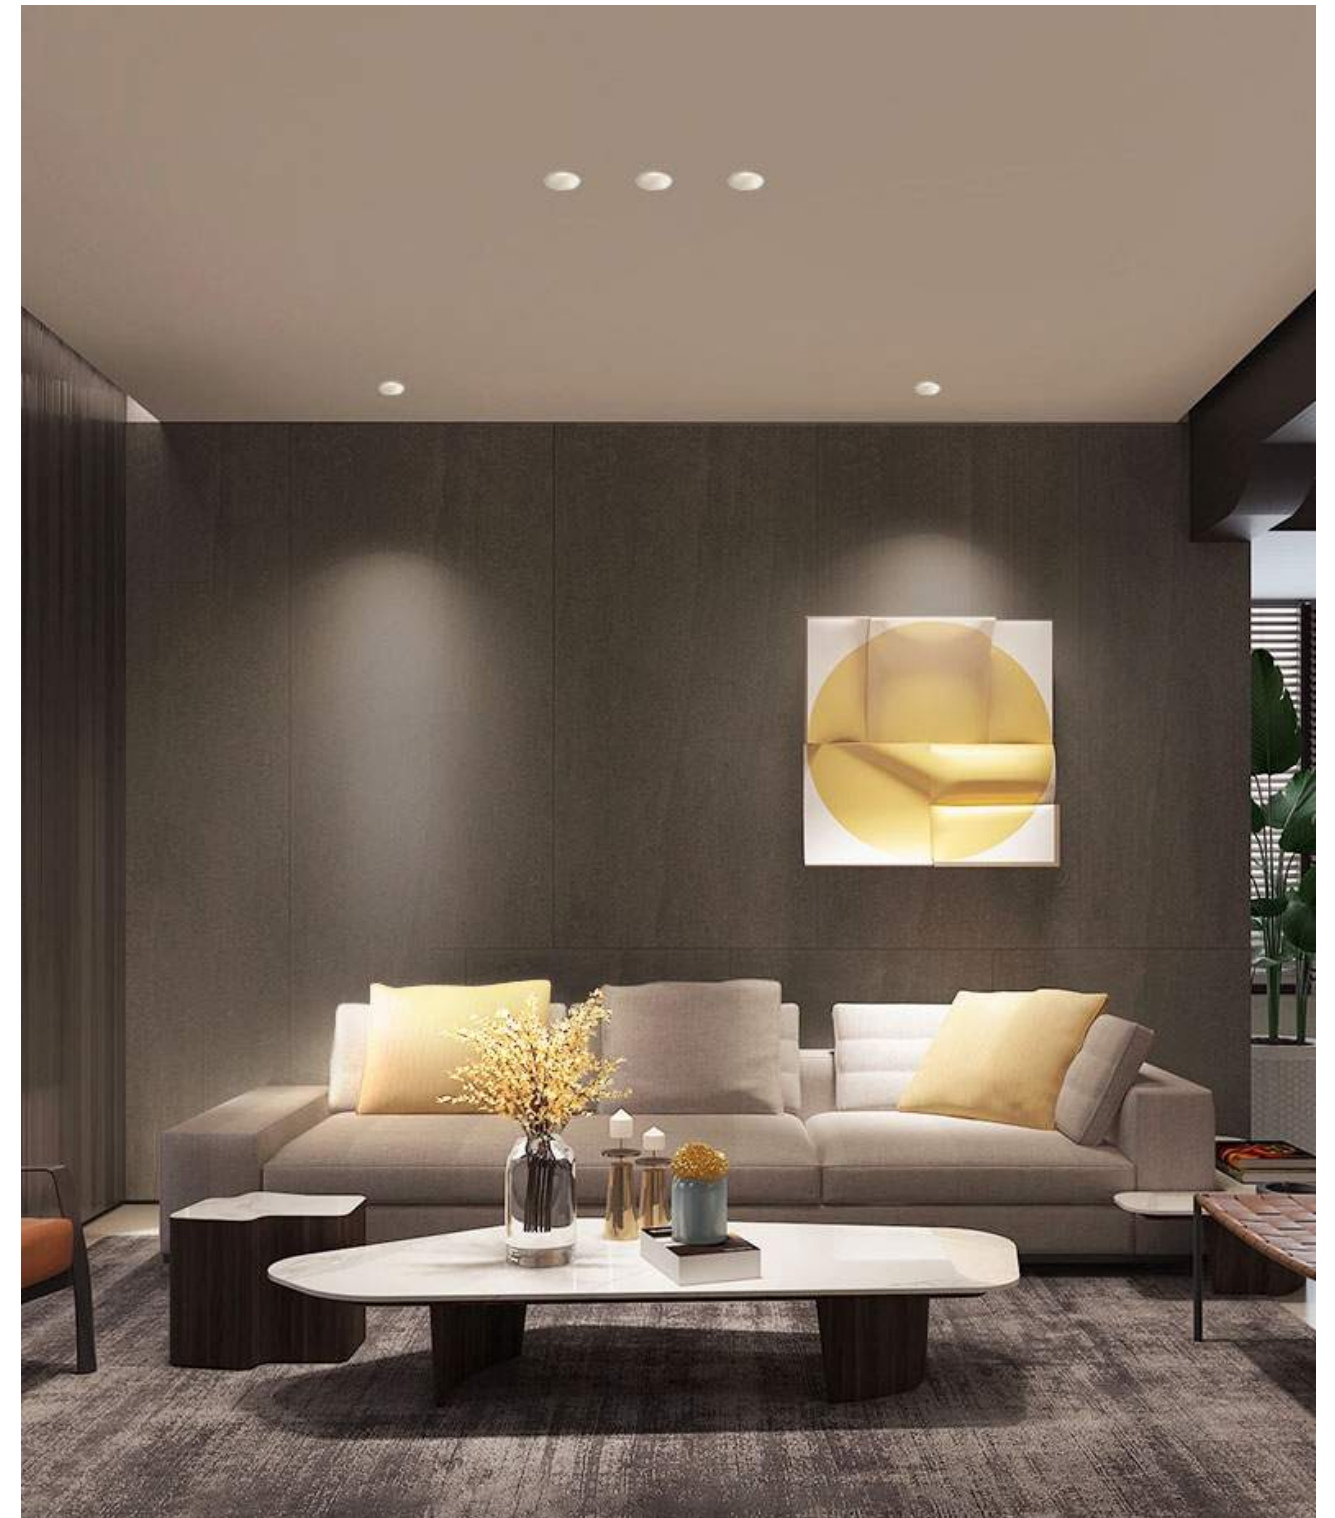

Big Family

Big Family

Trimless

Adjustable

FL1019

- CRI > 90
- UGR < 16
- No flickering
- white
- black
- Triac Dimming
- 1-10V Dimming
- DALI Dimming
- Wireless dimming and CCT control

Wattage	Size	Cutout	Beam angle	CCT	Lumen
2*6W	Φ129.5*68.5*91mm	Φ120*60mm			
2*10W	Φ180*90.5*116mm	Φ164*77mm	10°	2700K	
2*15W	Φ223.5*109.5*142mm	Φ207*95mm	15°	3000K	
			24°	4000K	80LM/W
2*6W	ΦH91mm	Φ120*62mm	38°	5000K	
			50°	6500K	
2*10W	ΦH116mm	Φ166.5*79.5mm		2700-6000K	
2*15W	ΦH142mm	Φ209*97mm			