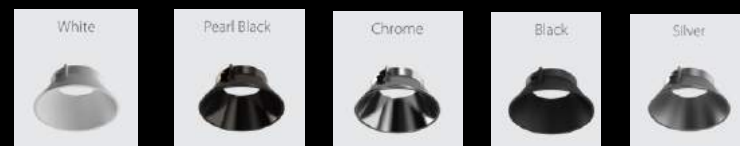

FL2003

Color:

Wattage	Size	Cutout	Beam angle	CCT	Lumen
9W	Φ86*H55mm	Φ75mm			
15W	Φ101*H60mm	Φ90mm			
25W	Φ140*H73mm	Φ125mm	12° 24° 38° 55°	2700K 3000K 4000K 5000K 6500K	80LM/W
30W	Φ155*H86mm	Φ140mm			
35W	Φ180*H94mm	Φ165mm		2700-6000K	
45W	Φ214*H110mm	Φ200mm