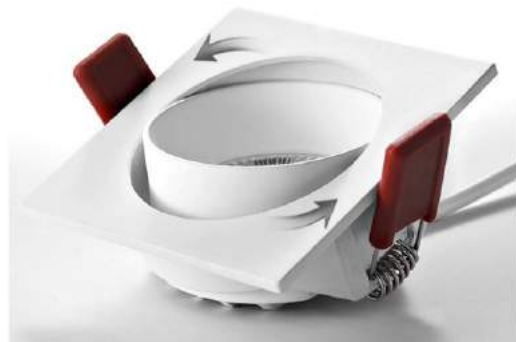

LED Recessed Downlight

Adjustable