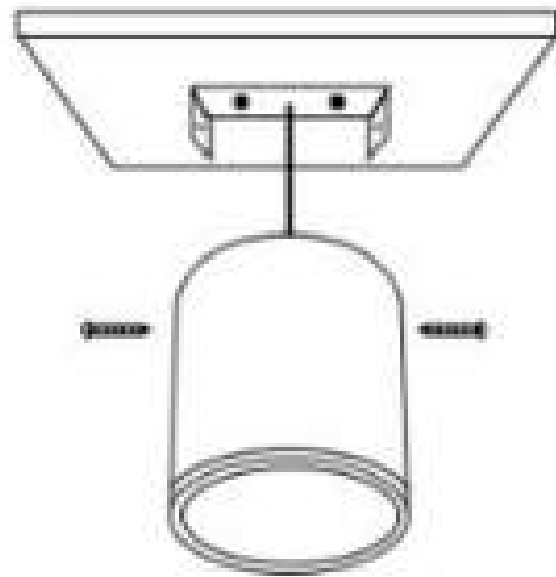

M-DBS-H4

Corner Connection	
尺寸 Size:	342*16.5*18.5mm
材质 Material:	Aluminum

LED Surface Downlight Series

Installation

1 Fix the fitting with screws

2 Connect the 220V

3 Fix the light body

4 Finished