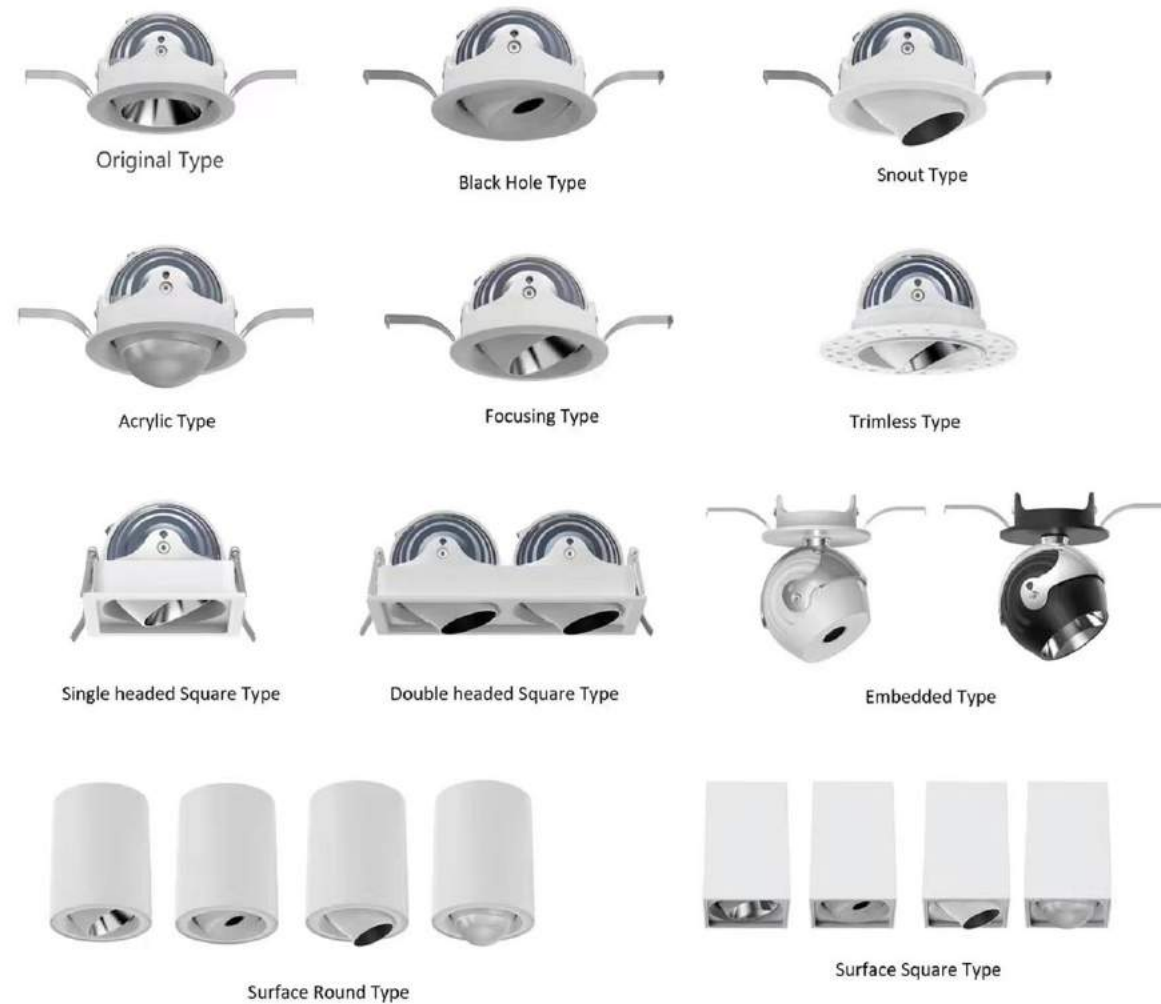

New Arrival

Colour:
Sand gold   Black   Silver   Chrome

Adjustable

FL1020

- CRI > 90
- UGR < 16
- No flickering
- white
- black
- Triac Dimming
- 1-10V Dimming
- DALI Dimming
- Wireless dimming and CCT control

Wattage	Size	Cutout	Beam angle	CCT	Lumen
12W	Ø85xH57mm	Φ75mm	18°24°38°50°		
12W	Ø85xH70mm	Φ75mm	18°24°38°50°	2700K 3000K	
12W	Ø85xH57mm	Φ75mm	18°24°38°	3500K 4000K	80LM/W
12W	Ø85xH73mm	Φ75mm	120°	5000K	
12W	Ø85xH57mm	Φ75mm	15-50°