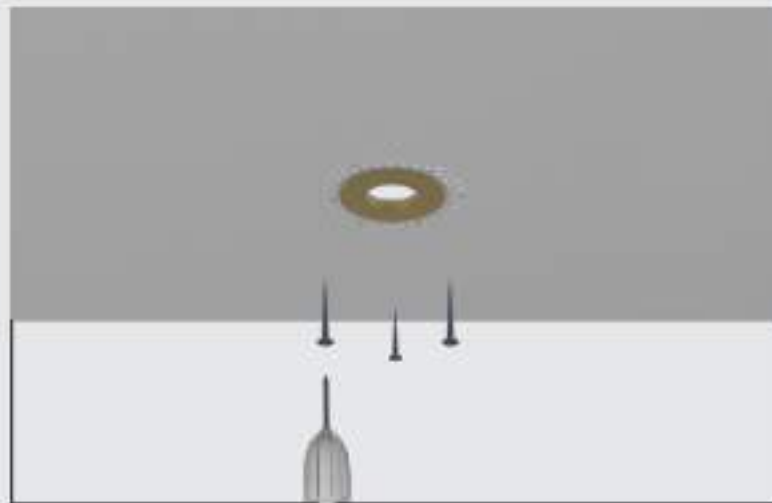

No stray light, round spot

No secondary light spot, pure and clear
Uniform light spot transition, more soft and comfortable

Light spot effect

New Arrival

Color:

FL1049

Wattage	Size	Cutout	Beam angle	CCT	Lumen
7W	Ø52xH55mm	Ø45mm	15°24°38°	2700K	80LM/W
10W	Ø65xH61mm	Ø55mm	15°24°38°50°	3000K	
12W	Ø75xH70mm	Ø65mm	15°24°38°50°	3500K	
18W	Ø85xH80mm	Ø75mm	15°24°38°50°	4000K	
25W	Ø106xH100mm	Ø95mm	15°24°38°50°	5000K	
40W	Ø135xH124mm	Ø120mm	15°24°38°50°		

Color:

Adjustable

FL1001

Wattage	Size	Cutout	Beam angle	CCT	Lumen
7W	Φ65*H80mm	Φ55mm	15°24°38°55°	2700K	80LM/W
10W	Φ85*H85mm	Φ75mm	15°24°38°55°	3000K	
15W	Φ85*H100mm	Φ75mm	15°24°38°55°	3500K	
18W	Φ110*H118mm	Φ95mm	15°24°38°55°	4000K	
				5000K	

Installation method

Trimless Downlight

Installation method (applicable to integral face ring opening):

Step 1: make holes in the ceiling, which is suitable for the ceiling with a thickness of 10mm-30mm.

Step 2: fix the integrated die-casting face ring on the ceiling and put in the shielding gasket to prevent the inner side of the integrated face ring from being stained with lime.