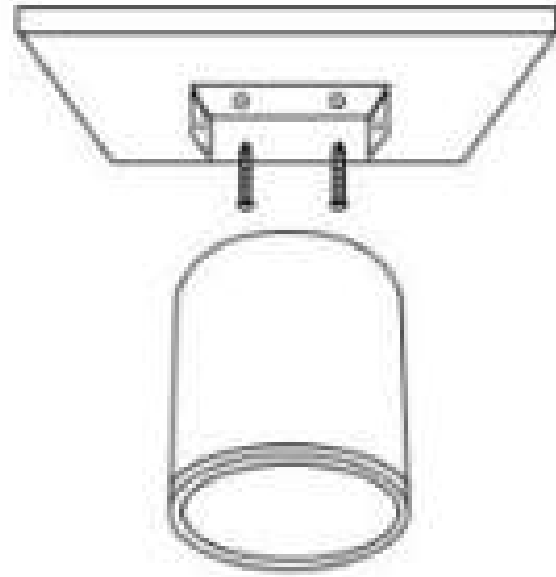

M-DBS-H4

Corner Connection	
尺寸 Size:	342*16.5*18.5mm
材质 Material:	Aluminum

LED Surface Downlight Series

Installation

1 Fix the fitting with screws

2 Connect the 220V

3 Fix the light body

4 Finished