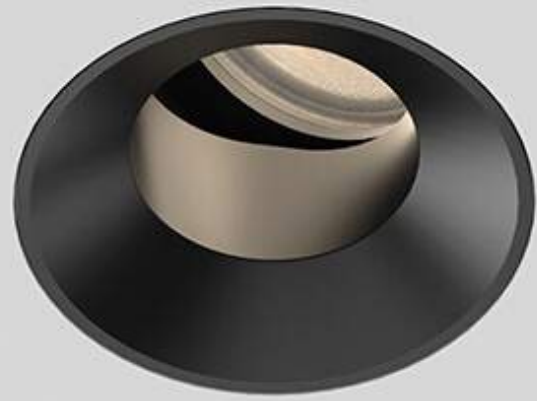

Trimless

Adjustable

FL1037-2

- CRI > 90
- UGR < 16
- No flickering
- white
- black
- Triac Dimming
- 1-10V Dimming
- DALI Dimming
- Wireless dimming and CCT control

Wattage	Size	Cutout	Beam angle	CCT	Lumen
8W	Φ53×100mm	Φ45mm	15° 24° 36°	2700K	80LM/W
8W	Φ63×100mm			3000K	
			3500K		
			4000K		
			5000K