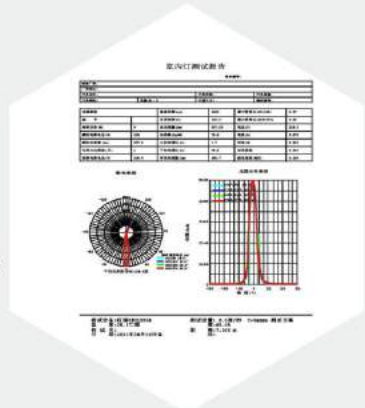

IES Photoelectric parameters