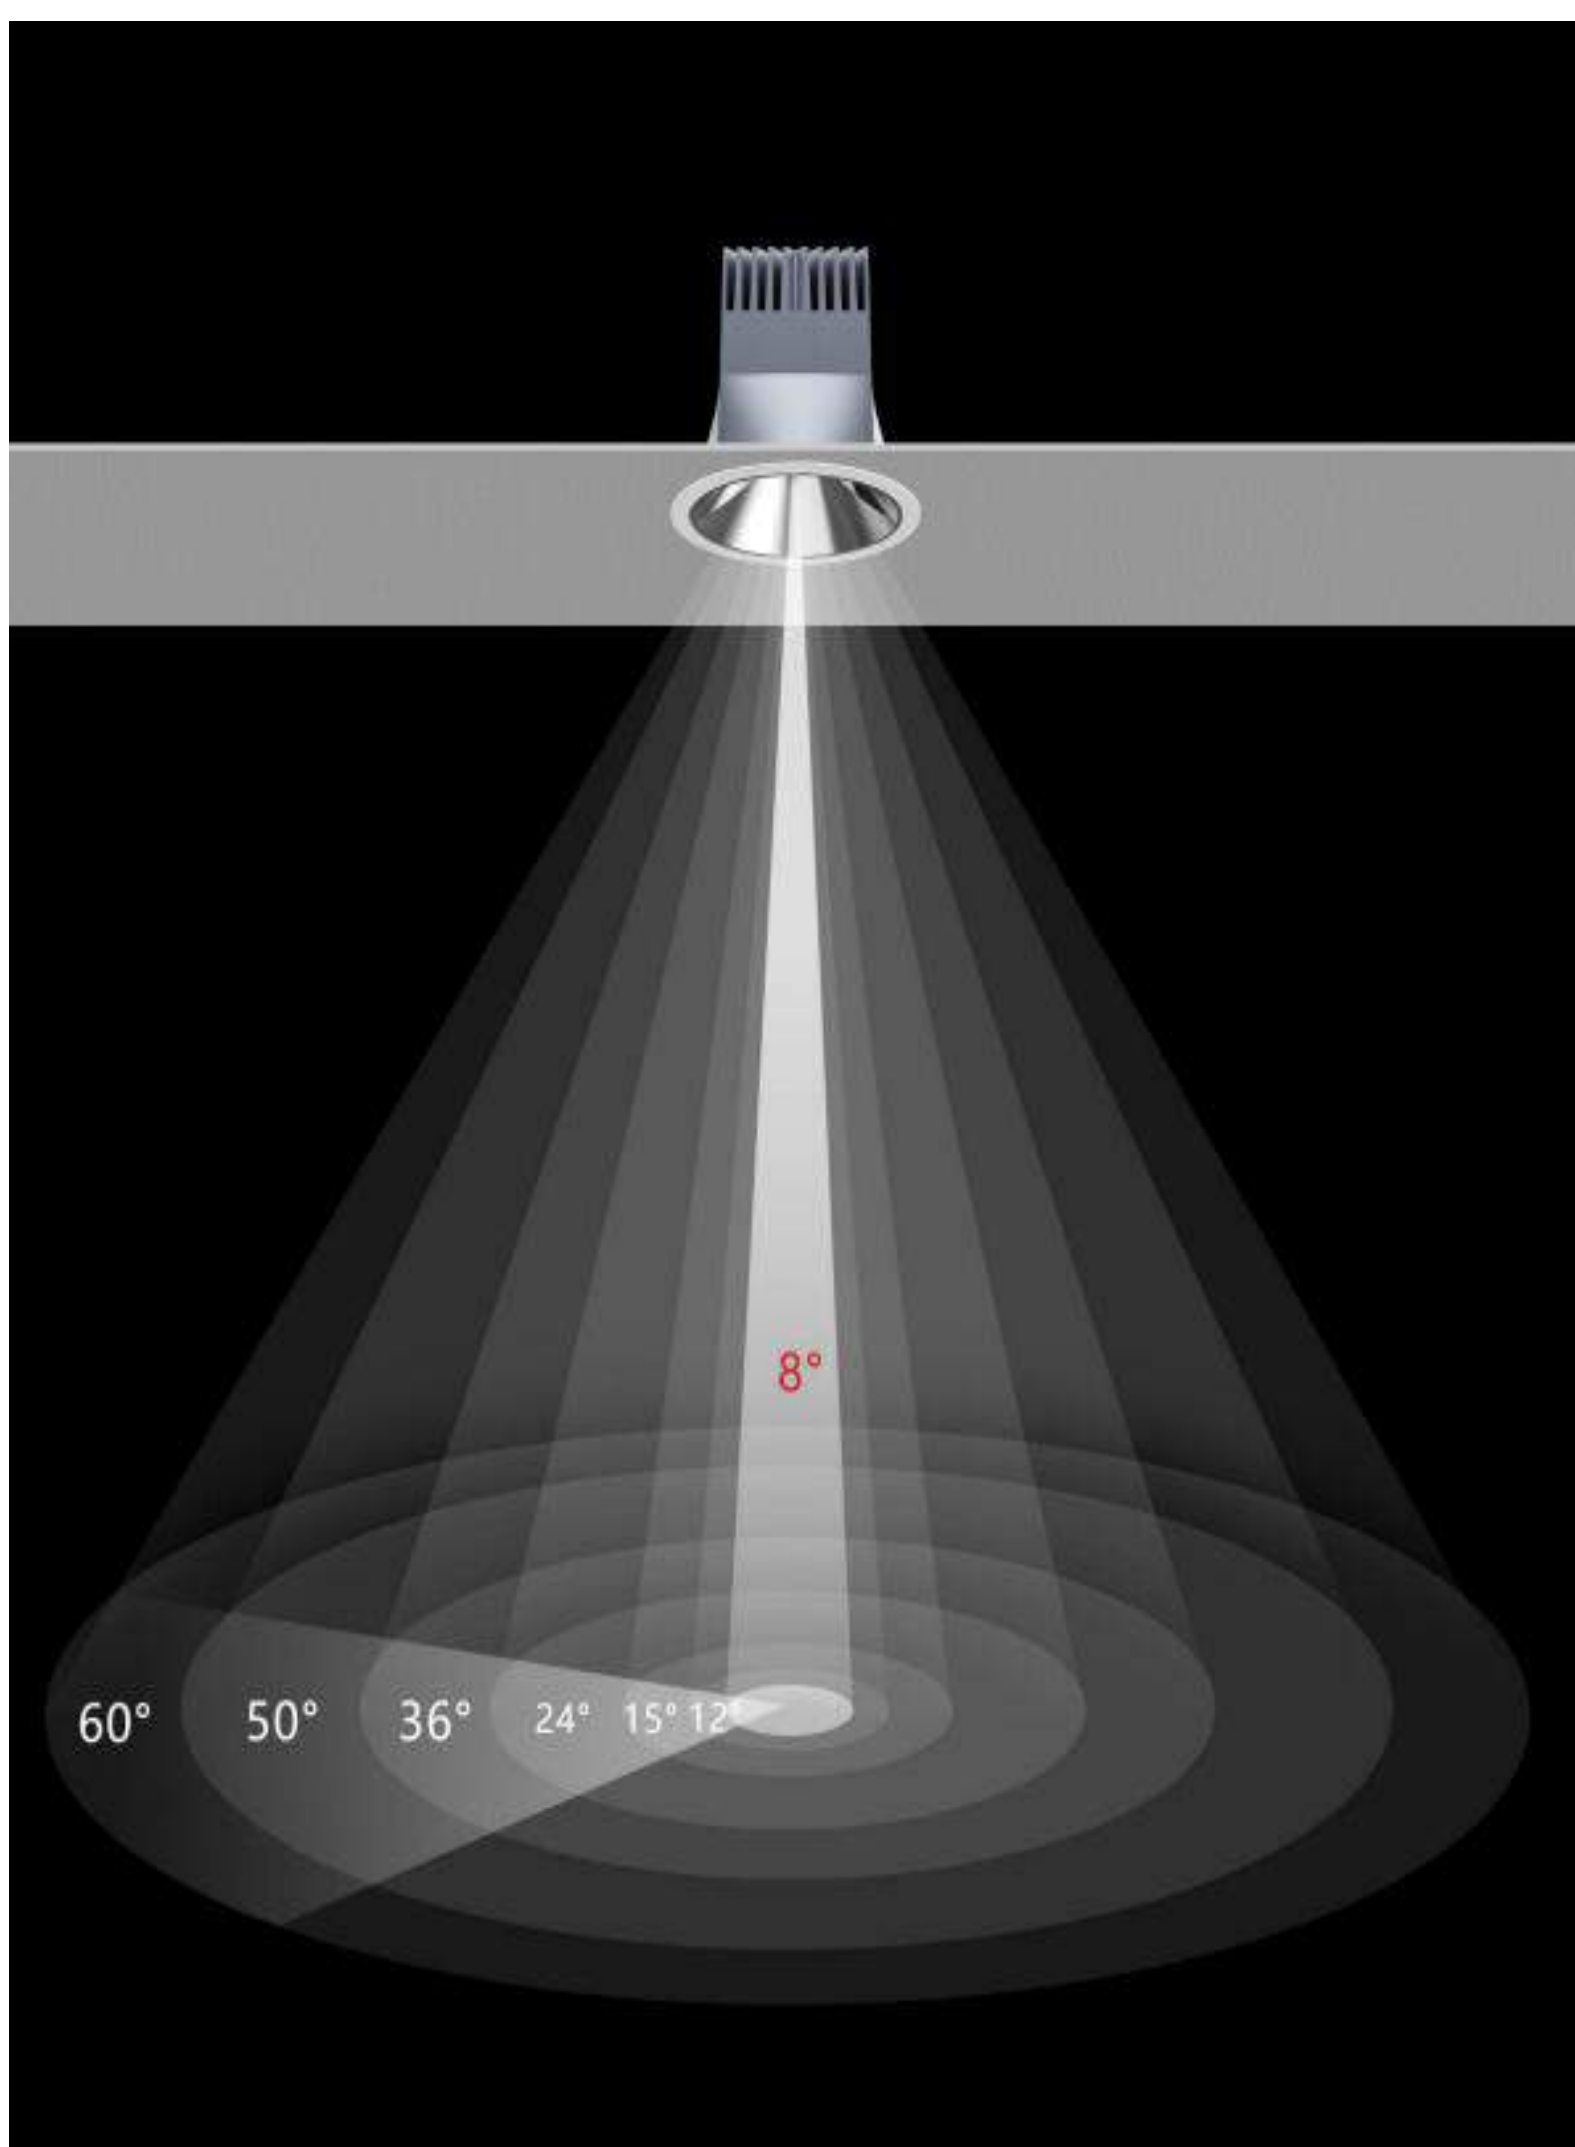

Color:

FL1049

Wattage	Size	Cutout	Beam angle	CCT	Lumen
7W	Ø52xH55mm	Ø45mm			
10W	Ø65xH61mm	Ø55mm			
12W	Ø75xH70mm	Ø65mm	18°24°38°	2700K	80LM/W
18W	Ø85xH80mm	Ø75mm		3000K	
25W	Ø106xH100mm	Ø95mm		3500K	
40W	Ø135xH124mm	Ø120mm	4000K