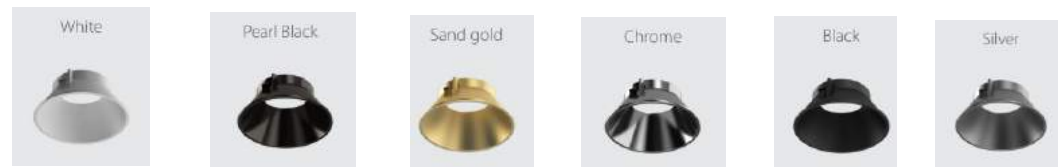

Color:

Adjustable

FL1014