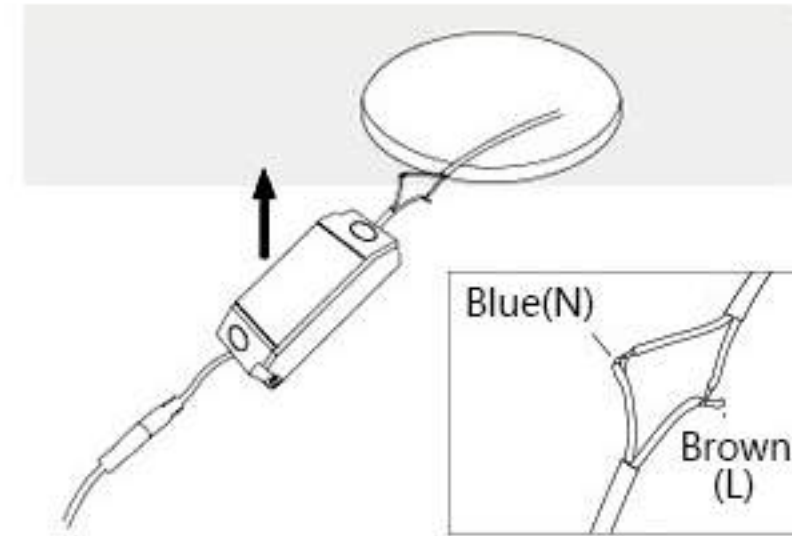

CREE

Our Test Room

Our Aging Testing

Our projects

Our Delivery

LED Recessed Downlight Series

Installation Manual

1. According to the opening size on the product label, use a hole saw to cut the ceiling

2. Connect the reserved wire to the lamp wire as shown in the picture

3. Push the spring buckle upwards and directly insert the light into the ceiling hole

4. Installation is complete.

15°

24°

8°

36°

IP65