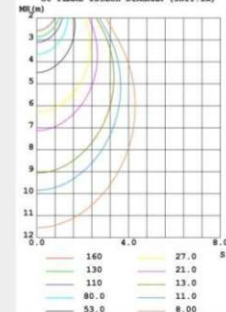

## F4085-DL-2400

Size(mm)	POWER(W)	Efficacy(lm/W)	Luminous Flux(lm)	UGR
2410*40*85	72W	50	3505	<16

\*One cut per 100MM

LUMINOUS INTENSITY DISTRIBUTION DIAGRAM

CO PLANE ISOLUX DIAGRAM (UNIT: lx)

3580

Ordinary switch three-speed control lamp