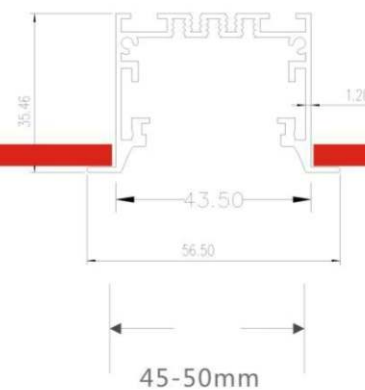

5635

Embedded installation

Using LUMILEDS 2835 high brightness light source

— UGR<19 —

Latest style anti-glare grille

Slotting