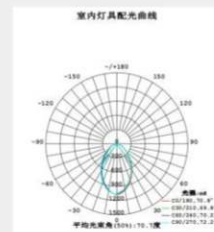

5070 Office lighting selection

Slow start, light intelligence, eye protection

Product model: F5070-PCL 1200
Product specifications: 1200*50*70 (mm)
2400*50*70 (mm)
Color temperature: 3000K/4000K/5700 CRI>85 UGR<20
Color: sand black sand white/other colors can be customized
Input voltage: 220V slow start function
Installation: hanging (can be equipped with a ceiling plate)

Product parameters Customizable: 1-10V DALI SCR intelligent dimming and other functions

F5070-PCL 1200

Size(mm)	POWER(W)	Efficacy(lm/W)	Luminous Flux(lm)	UGR
1200*50*70	36W	83	2950	<20

F5070-PCL 2400

Size(mm)	POWER(W)	Efficacy(lm/W)	Luminous Flux(lm)	UGR
2400*50*70	72W	83	5900	<20