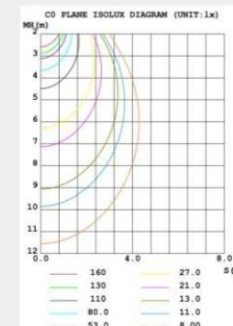

F4085-D-2400

Size(mm)	POWER(W)	Efficacy(lm/W)	Luminous Flux(lm)	UGR
2410*40*85	72W	51	3565	<16

*One cut per 100MM