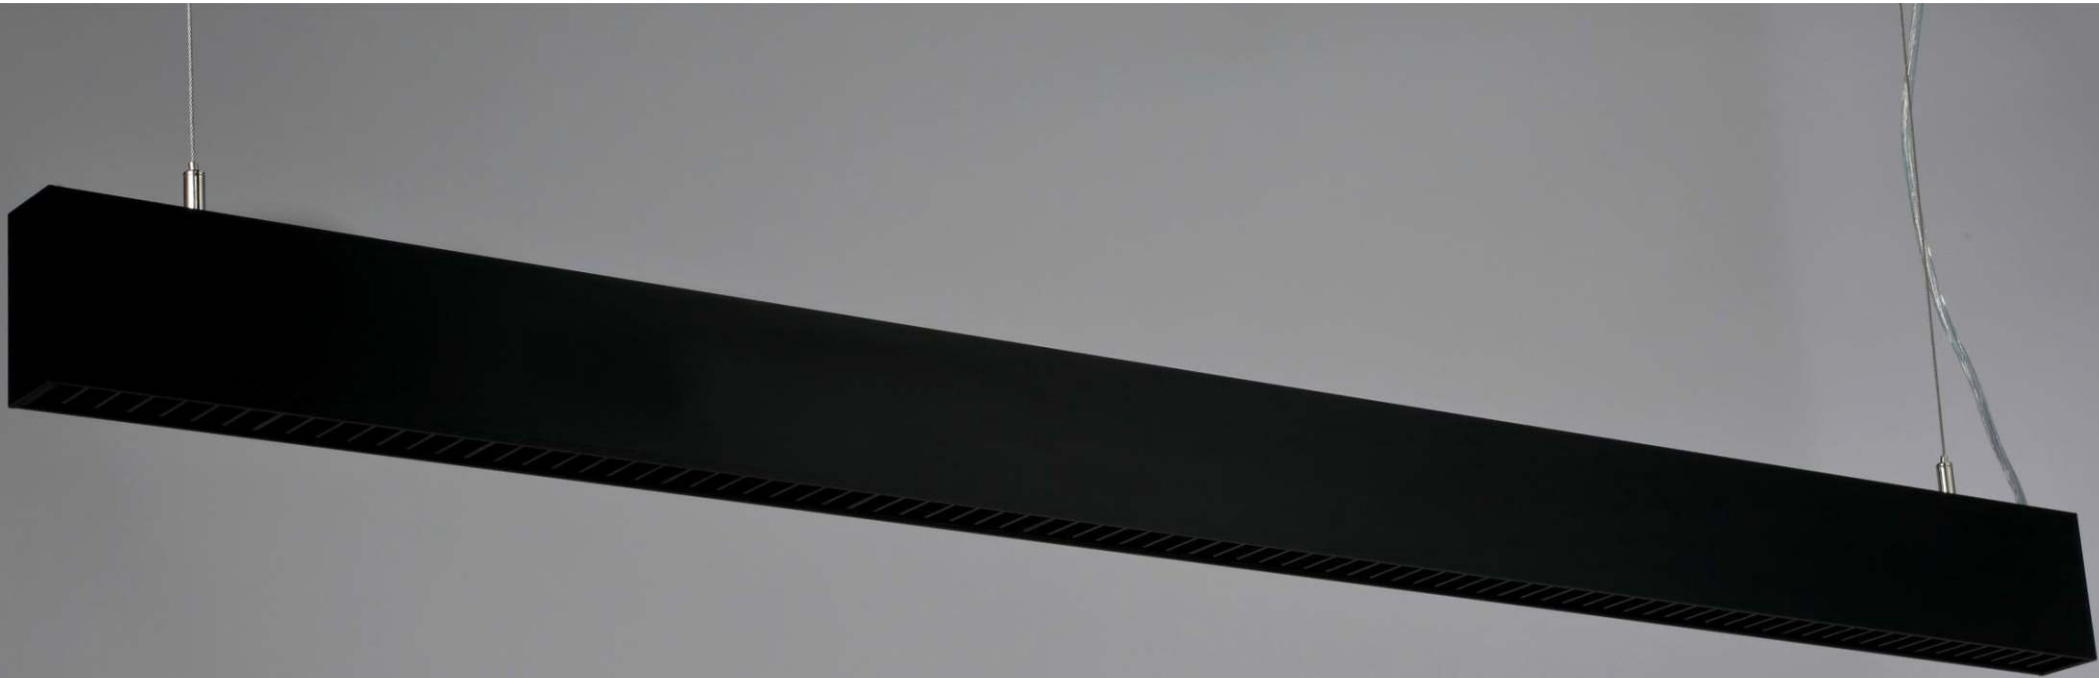

**+2022 NEW**  
Export best-selling model

Equipped with white grille, higher light efficiency!

**4085** UGR < 16  
Latest style anti-glare grille

**Slow start light intelligent eye protection**

Using LUMILEDS 0.5W high brightness light source

**+2022 NEW**  
Export best-selling model

4085 — UGR < 16 —  
Latest style anti-glare grille

Slow start light intelligent eye protection

Using LUMILEDS 0.5W high brightness light source

+2022 NEW  
Export best-selling model

## Two styles of single down light and up and down light

Flexible matching, other lamp body colors can be customized

**4085** — UGR < 16 —  
Latest style anti-glare grille

Slow start light intelligent eye protection