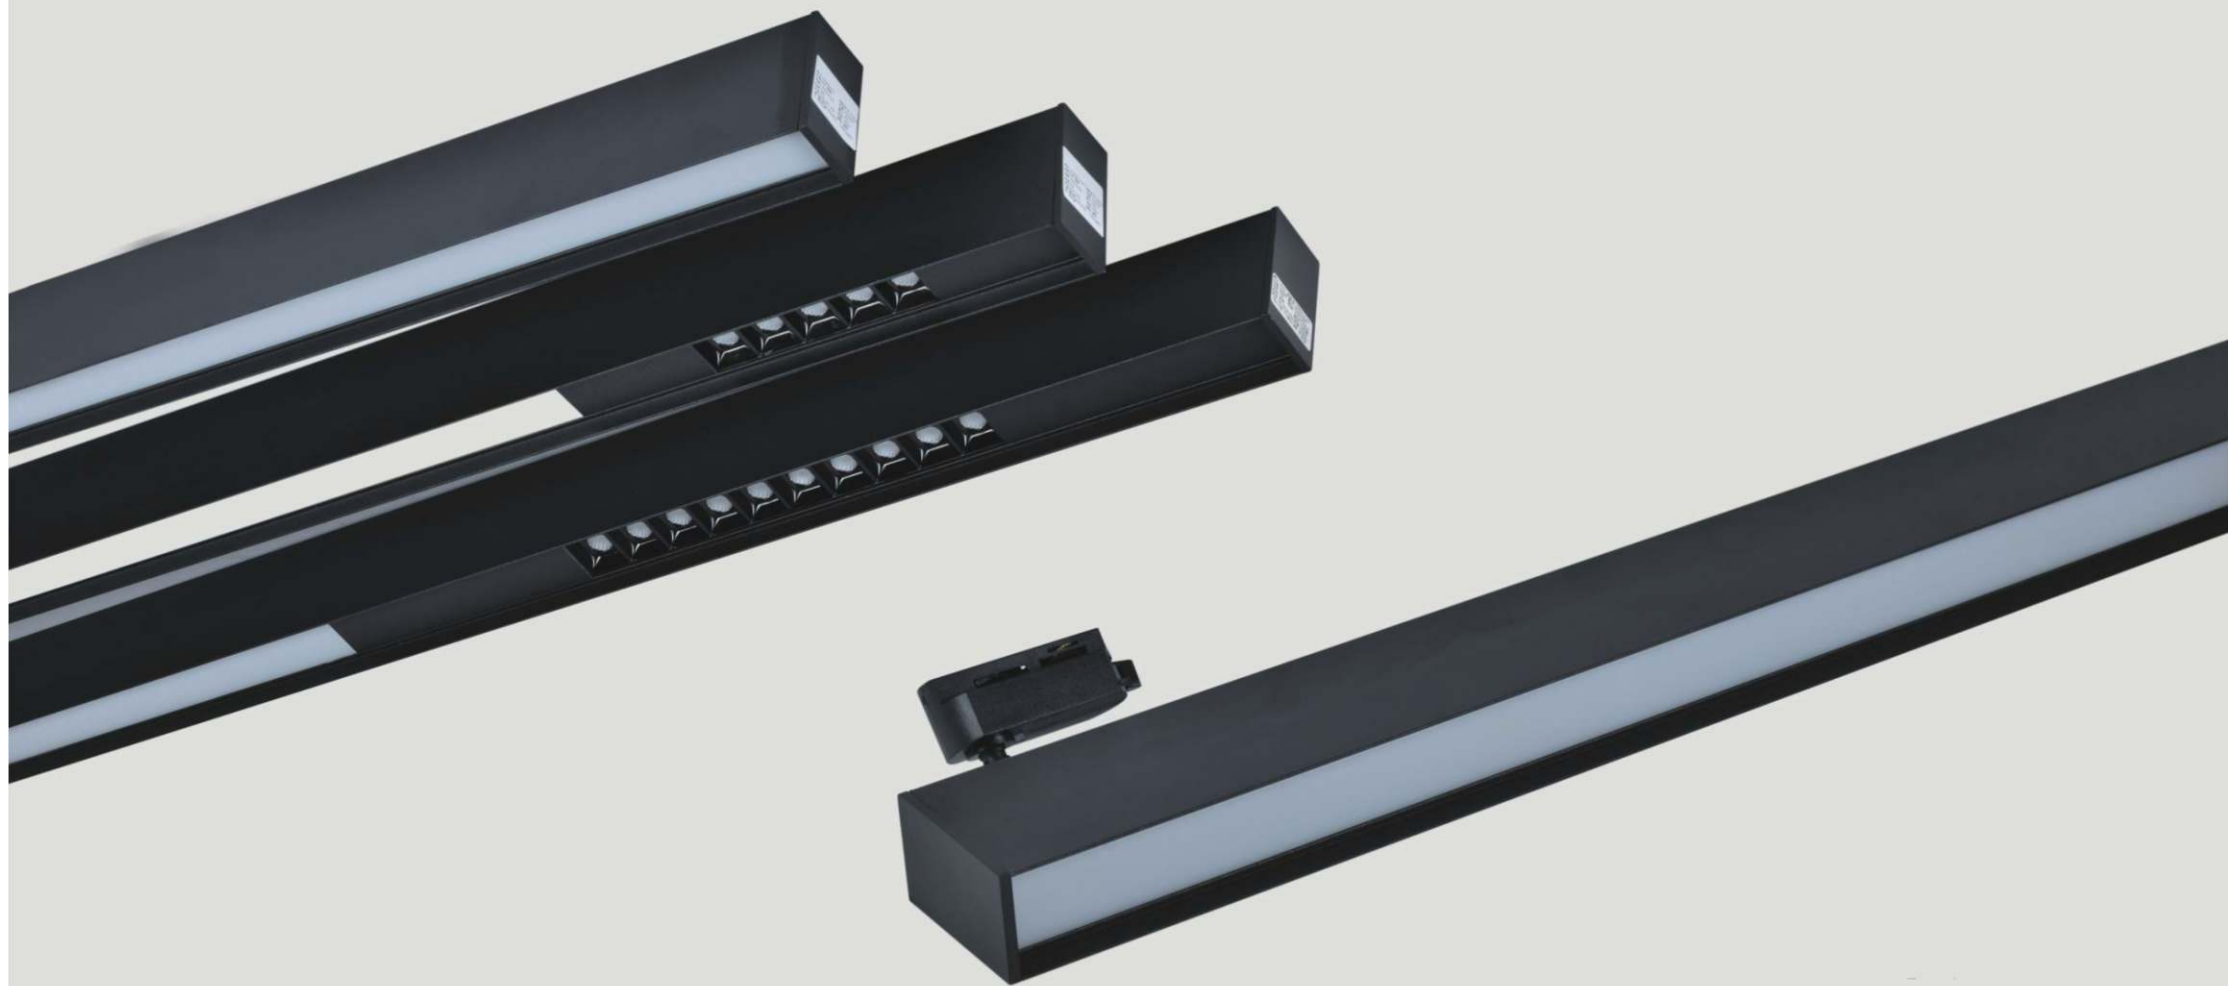

Engineering custom model

4375

More suitable for office, tea table, bar

Slow start, light intelligence, eye protection