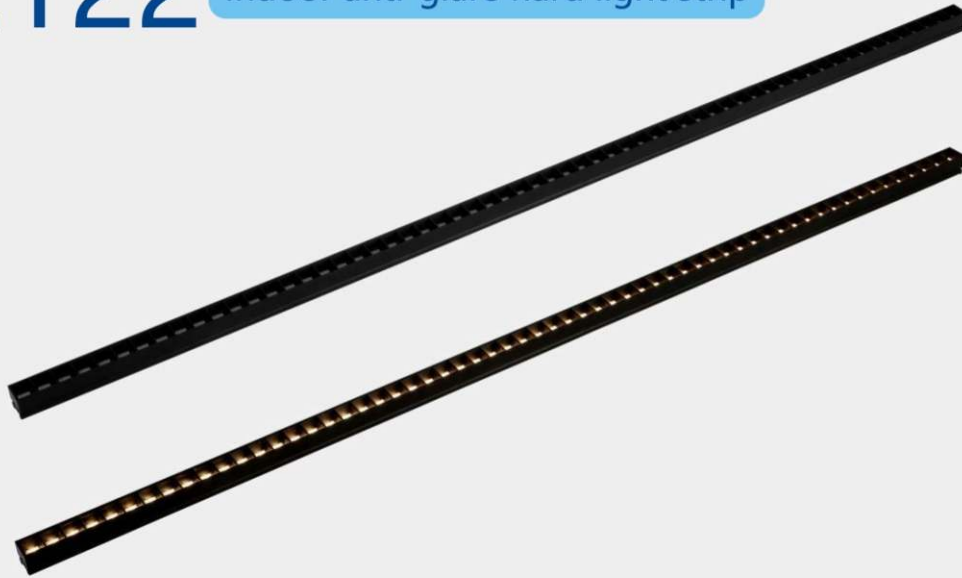

2122

Indoor anti-glare hard light strip