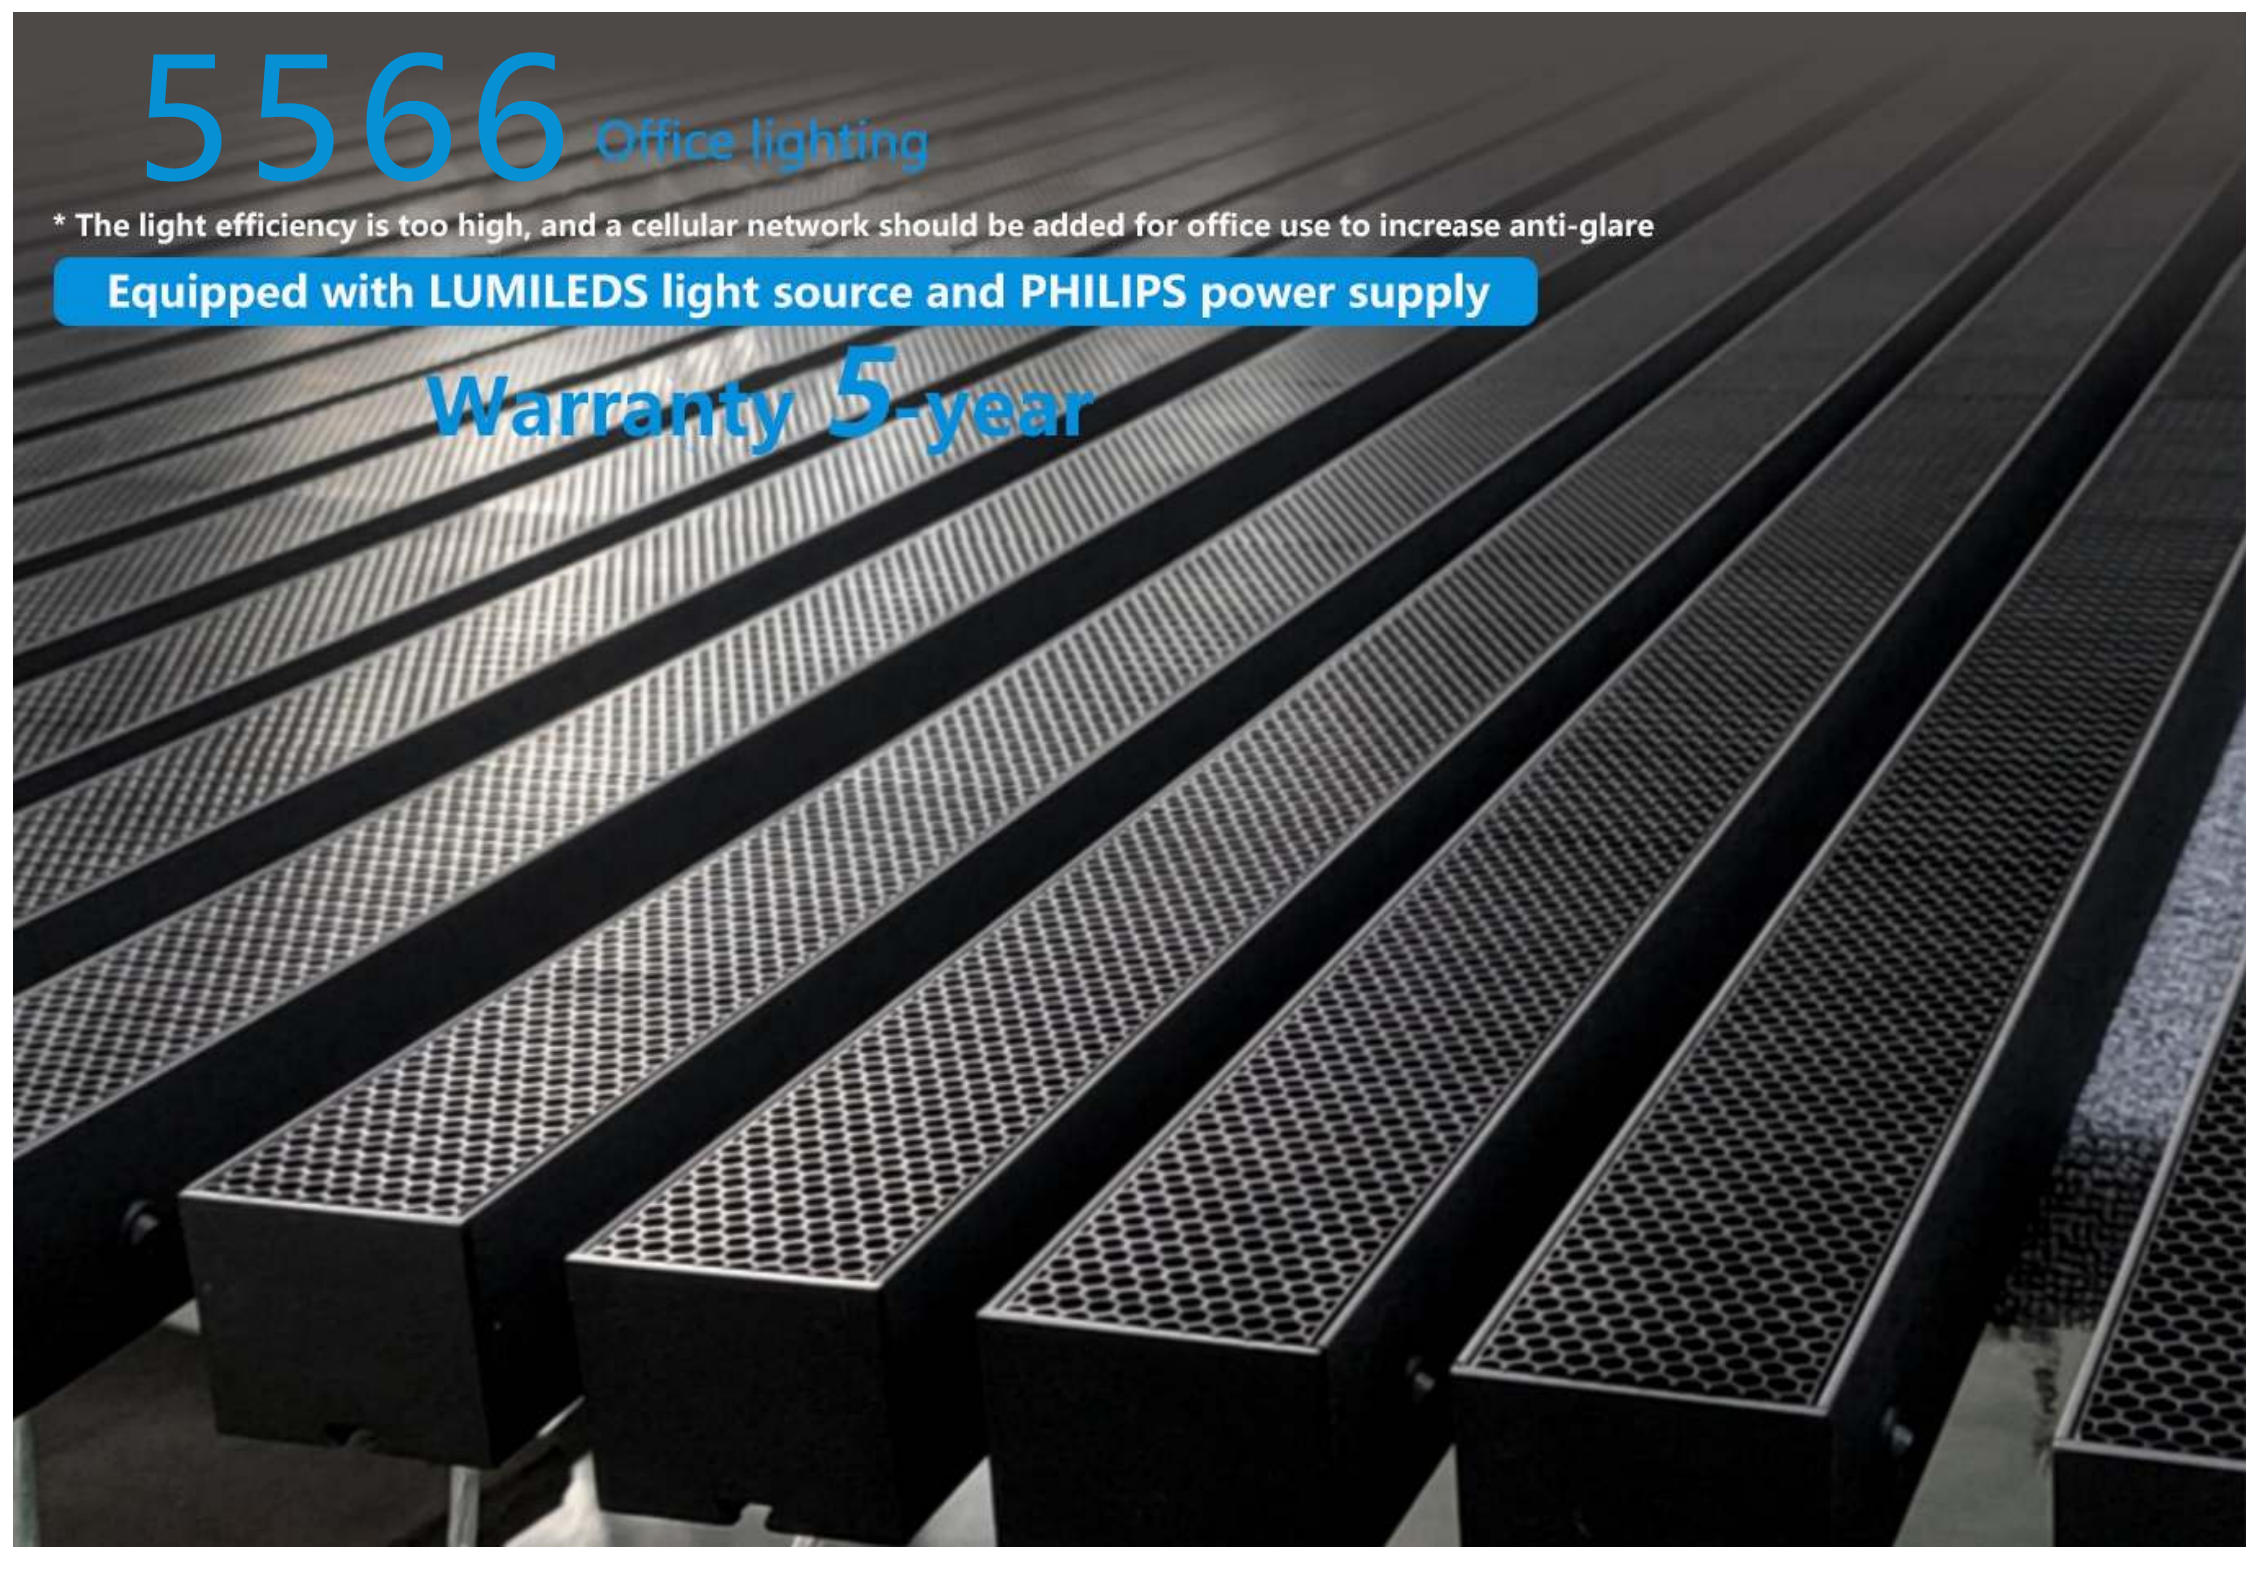

5566 Office lighting

* The light efficiency is too high, and a cellular network should be added for office use to increase anti-glare

Equipped with LUMILEDS light source and PHILIPS power supply

Warranty 5-year