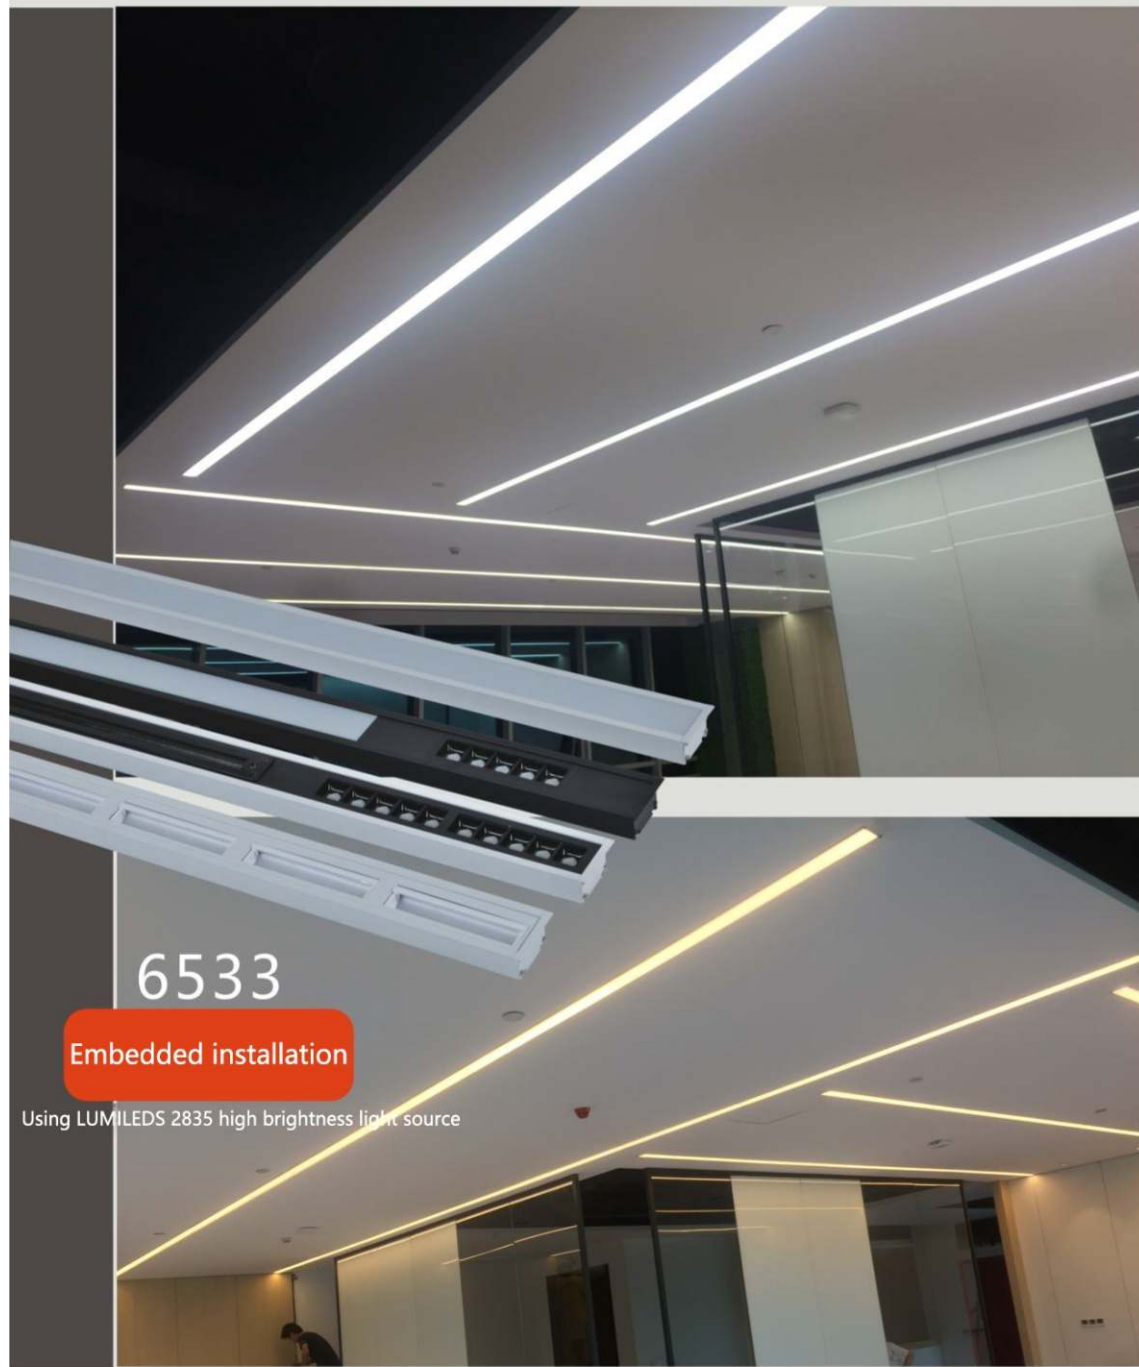

6533

Embedded installation

Using LUMILEDS 2835 high brightness light source