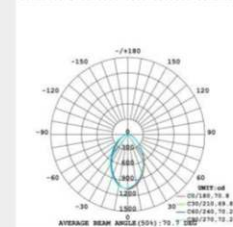

F4085-DL-2400

Size(mm)	POWER(W)	Efficacy(lm/W)	Luminous Flux(lm)	UGR
2410*40*85	72W	50	3505	<16

*One cut per 100MM

LUMINOUS INTENSITY DISTRIBUTION DIAGRAM