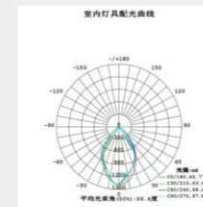

F5070-PCW 2400

Size(mm)	POWER(W)	Efficacy(lm/W)	Luminous Flux(lm)	UGR
2400*50*70	72W	41	3025	<16