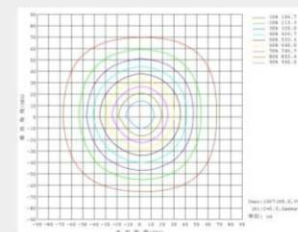

5070 Office lighting selection

Slow start, light intelligence, eye protection

Product model: F5070-PCL 1200
Product specifications: 1200*50*70 (mm)
2400*50*70 (mm)
Color temperature: 3000K/4000K/5700 CRI>85 UGR<20
Color: sand black sand white/other colors can be customized
Input voltage: 220V slow start function
Installation: hanging (can be equipped with a ceiling plate)

Product parameters Customizable: 1-10V DALI SCR intelligent dimming and other functions

F5070-PCL 1200

Size(mm)	POWER(W)	Efficacy(lm/W)	Luminous Flux(lm)	UGR
1200*50*70	36W	83	2950	<20

F5070-PCL 2400

Size(mm)	POWER(W)	Efficacy(lm/W)	Luminous Flux(lm)	UGR
2400*50*70	72W	83	5900	<20