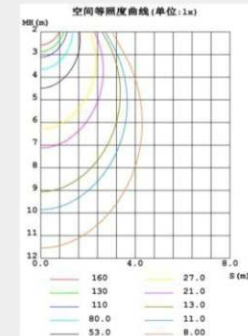

5070 Office lighting selection

Slow start, light intelligence, eye protection

Product model: F5070-PCL 1200
Product specifications: 1200*50*70 (mm)
2400*50*70 (mm)
Color temperature: 3000K/4000K/5700 CRI>85 UGR<20
Color: sand black sand white/other colors can be customized
Input voltage: 220V slow start function
Installation: hanging (can be equipped with a ceiling plate)

Product parameters Customizable: 1-10V DALI SCR intelligent dimming and other functions

F5070-PCL 1200

Size(mm)	POWER(W)	Efficacy(lm/W)	Luminous Flux(lm)	UGR
1200*50*70	36W	83	2950	<20

F5070-PCL 2400

Size(mm)	POWER(W)	Efficacy(lm/W)	Luminous Flux(lm)	UGR
2400*50*70	72W	83	5900	<20