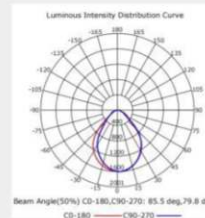

Designers can choose to include honeycomb mesh to increase anti-glare, but the light effect will be relatively reduced!