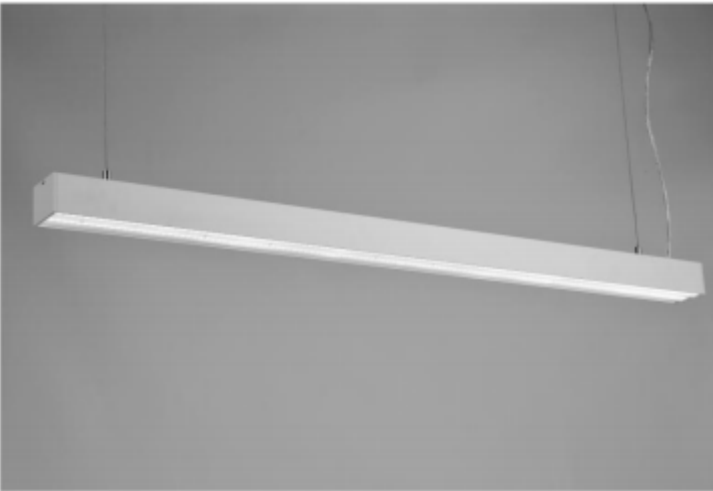

## 5566 High altitude lighting fixtures

Suitable for high-rise buildings, modern production lines, logistics warehouses, and modern workplaces  
LUMILEDS LED, Philips driver and high-brightness Darkoo Lens