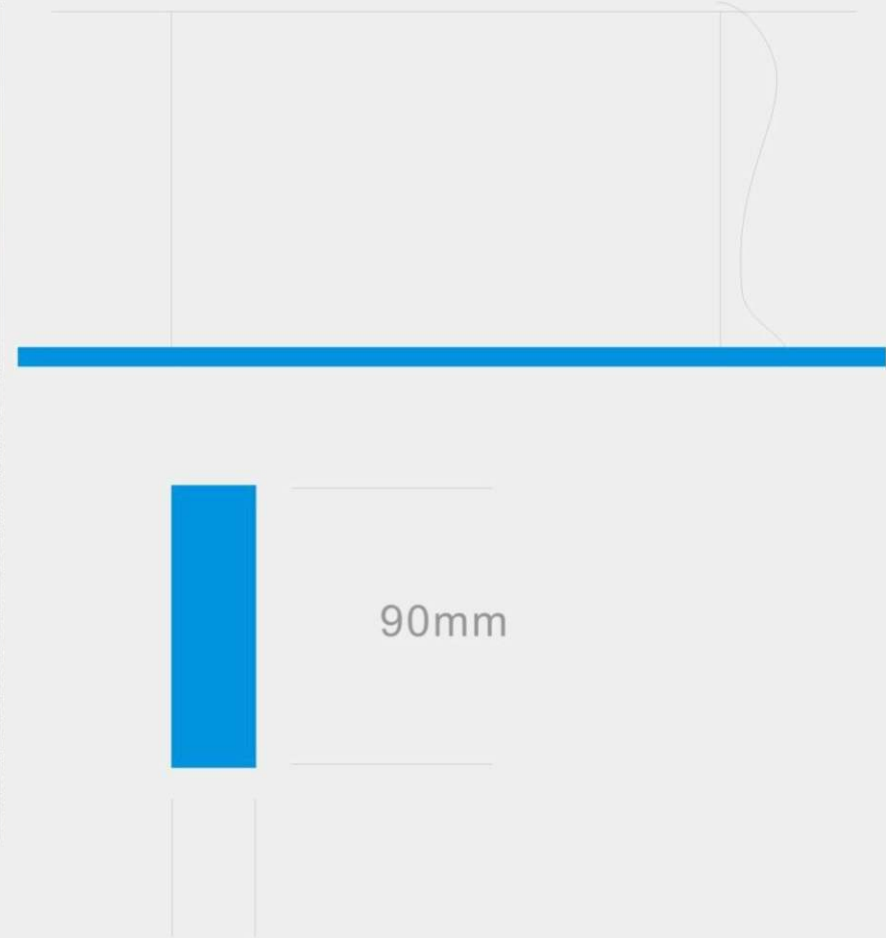

2790

UGR<16

Ordinary switch three-speed control lamp 27mm

- ① Single open downlight   ② Single open uplight   ③ Up and down at the same time

Narrow mierl type up and down light line lights

Applicable to office lights tea table lamps bar table lamps