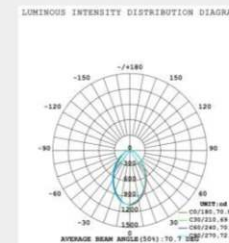

F4085-D-2400

Size(mm)	POWER(W)	Efficacy(lm/W)	Luminous Flux(lm)	UGR
2410*40*85	72W	51	3565	<16

*One cut per 100MM