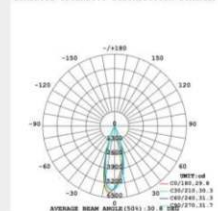

— UGR < 16 —

Narrow Mierl type down light line lights

Applicable to office lights, tea table lamps, bar table lamps

LUMINOUS INTENSITY DISTRIBUTION DIAGRAM

CO PLANE ISOLUX DIAGRAM (UNIT:lx)