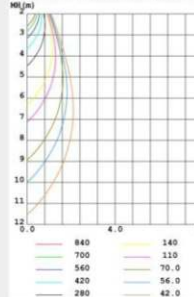

— UGR < 16 —

Narrow Mierl type down light line lights

Applicable to office lights, tea table lamps, bar table lamps

LUMINOUS INTENSITY DISTRIBUTION DIAGRAM

CO PLANE ISOLUX DIAGRAM (UNIT:lx)