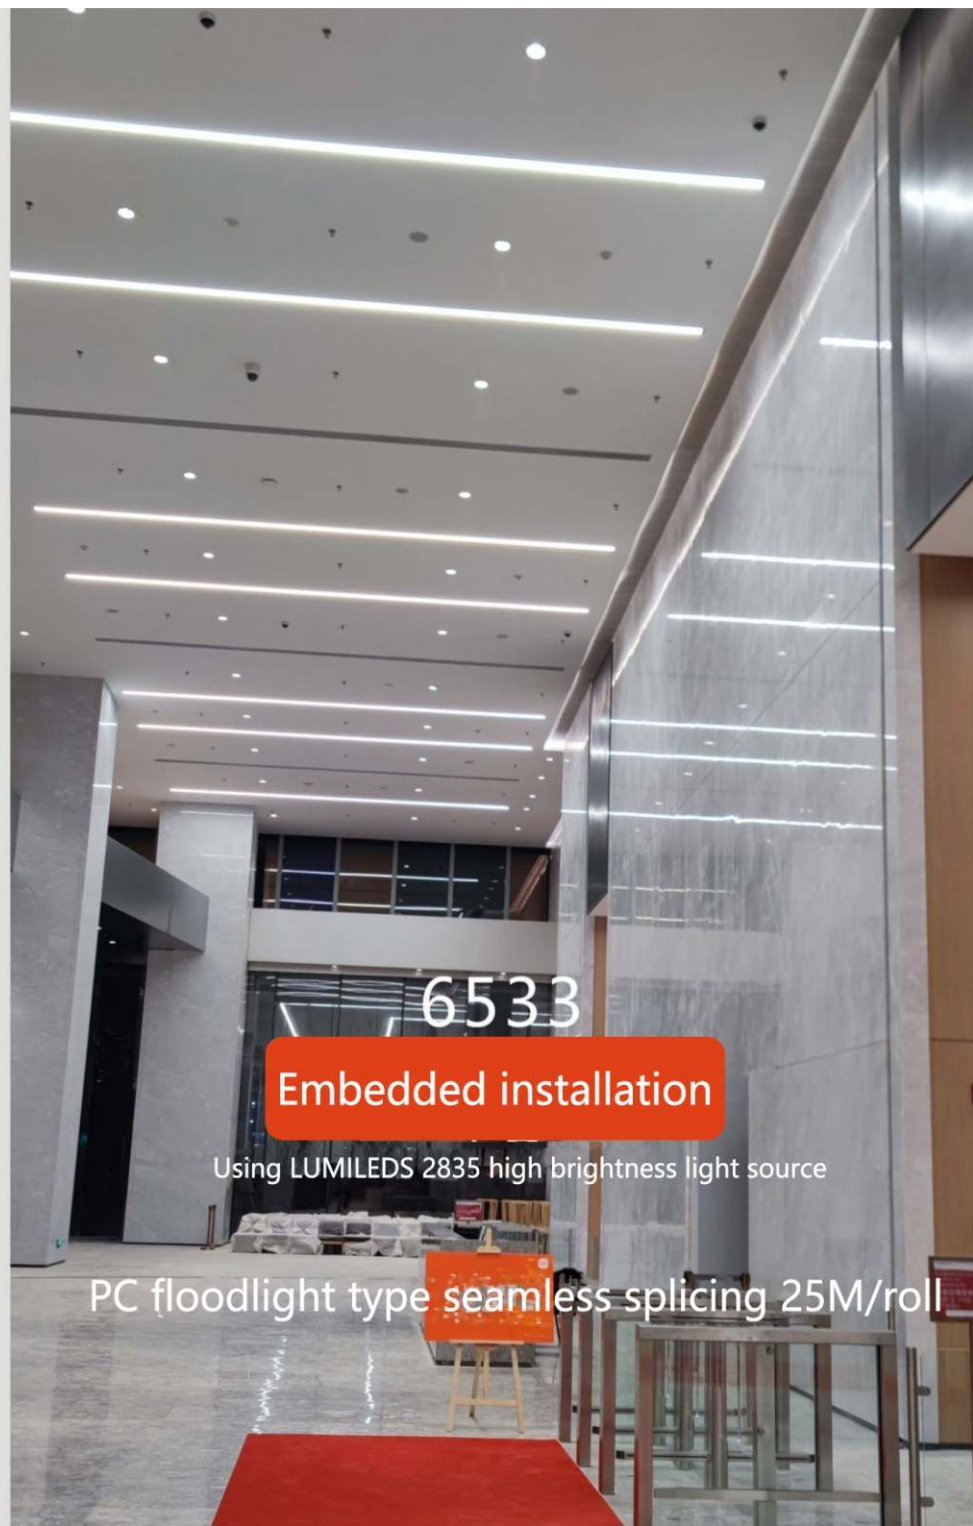

6533

Embedded installation

Using LUMILEDS 2835 high brightness light source

PC floodlight type seamless splicing 25M/roll