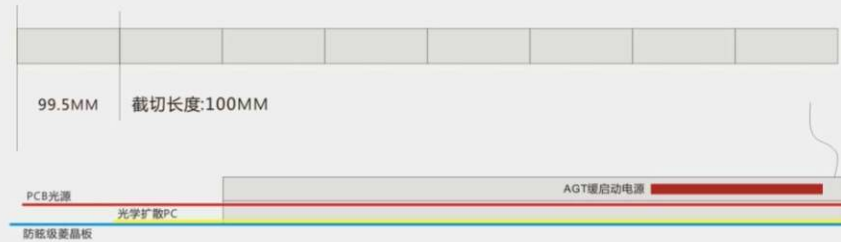

5070 Office lighting selection

Slow start, light intelligence, eye protection

Product model: F5070-PCL 1200
Product specifications: 1200*50*70 (mm)
2400*50*70 (mm)
Color temperature: 3000K/4000K/5700 CRI>85 UGR<20
Color: sand black sand white/other colors can be customized
Input voltage: 220V slow start function
Installation: hanging (can be equipped with a ceiling plate)

Product parameters Customizable: 1-10V DALI SCR intelligent dimming and other functions

F5070-PCL 1200

Size(mm)	POWER(W)	Efficacy(lm/W)	Luminous Flux(lm)	UGR
1200*50*70	36W	83	2950	<20

F5070-PCL 2400

Size(mm)	POWER(W)	Efficacy(lm/W)	Luminous Flux(lm)	UGR
2400*50*70	72W	83	5900	<20