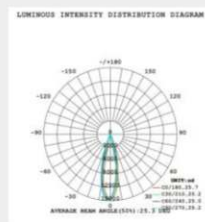

Designers can choose to include honeycomb mesh to increase anti-glare, but the light effect will be relatively reduced!