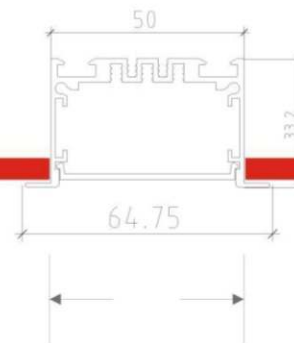

50-55mm

Slotting