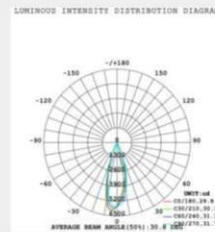

Product parameters

Customizable: 0-10 DALI thyristor Zigbee and other intelligent dimming control

F2790-L14

Size(mm)	POWER(W)	Efficacy(lm/W)	Luminous Flux(lm)	UGR
1150*27*90	36W	75	2710	<16