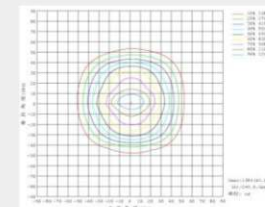

F5070-PCW 2400

Size(mm)	POWER(W)	Efficacy(lm/W)	Luminous Flux(lm)	UGR
2400*50*70	72W	41	3025	<16