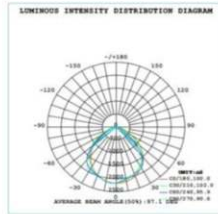

# 5566 High altitude lighting fixtures

LUMILEDS Leds, Philips Driver

Model No.: F5566-L4  
 Size: 1150\*66\*55mm/2300\*66\*55mm  
 CCT: 4000K/5000K/6000K CRI>85 UGR<22  
 Color: Sand Black/Sand White/Customize  
 Input Voltage: 220V  
 Installation: Pendant

## Parameter Option: Triac/0-10V/Dali Tuya

Size(mm)	POWER(W)	Efficacy(lm/W)	Luminous Flux(lm)	UGR
1150*66*55	40W	38	1585	<16

Size(mm)	POWER(W)	Efficacy(lm/W)	Luminous Flux(lm)	UGR
1150*66*55	40W	115	4836	<22

Size(mm)	POWER(W)	Efficacy(lm/W)	Luminous Flux(lm)	UGR
2300*66*55	80W	115	9672	<22

Dual polarization 28° Single polarization 18°

Size(mm)	POWER(W)	Efficacy(lm/W)	Luminous Flux(lm)	UGR
1150*66*55	40W	105	4308	<22