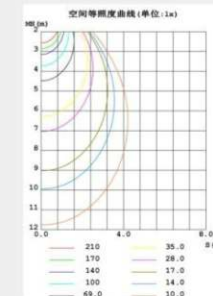

F5070-PCW 2400

Size(mm)	POWER(W)	Efficacy(lm/W)	Luminous Flux(lm)	UGR
2400*50*70	72W	41	3025	<16