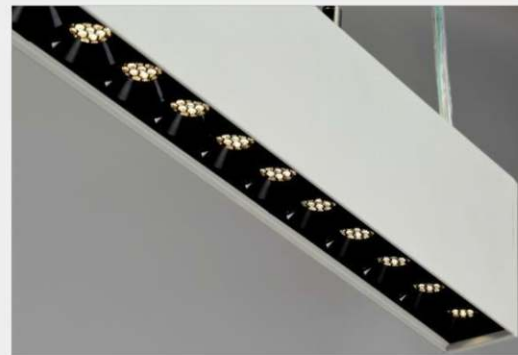

F3580-L9-1200

Size(mm)	POWER(W)	Efficacy(lm/W)	Luminous Flux(lm)	UGR
1200*35*80	36W	83	3420	<16

F3580-PC-1200

Size(mm)	POWER(W)	Efficacy(lm/W)	Luminous Flux(lm)	UGR
1200*35*80	36W	75	2660	<22

F3580-AP2-1200

Size(mm)	POWER(W)	Efficacy(lm/W)	Luminous Flux(lm)	UGR
1200*35*80	36W	73	2628	<16

F3580-L4-1200

Size(mm)	POWER(W)	Efficacy(lm/W)	Luminous Flux(lm)	UGR
1200*35*80	20W	85.3	1700	<16